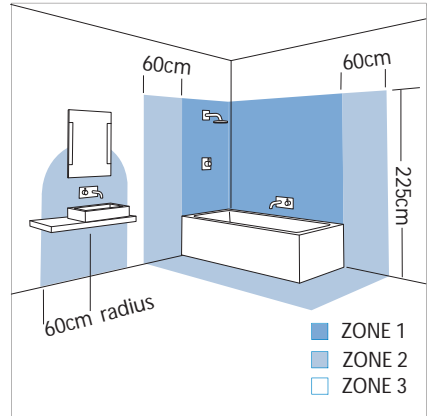

# 0110 Alaska

4 x 50w GU10		included
-----------------	--	----------

Zones	<b>3</b>
-------	----------

Astro Lighting Ltd.  
G2 River Way,  
Harlow,  
Essex,  
CM20 2DP  
Great Britain

tel: +44 (0) 1279 427001  
fax: +44 (0) 1279 427002  
email: sales@astrolighting.co.uk  
www.astrolighting.co.uk