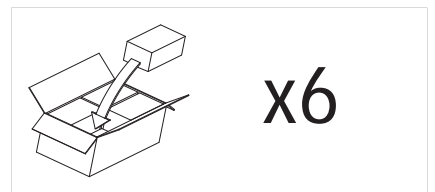

# 0110 Alaska

4 x 50w GU10		included
-----------------	--	----------

Zones	<b>3</b>
-------	----------

Astro Lighting Ltd.  
G2 River Way,  
Harlow,  
Essex,  
CM20 2DP  
Great Britain

tel: +44 (0) 1279 427001  
fax: +44 (0) 1279 427002  
email: sales@astrolighting.co.uk  
www.astrolighting.co.uk