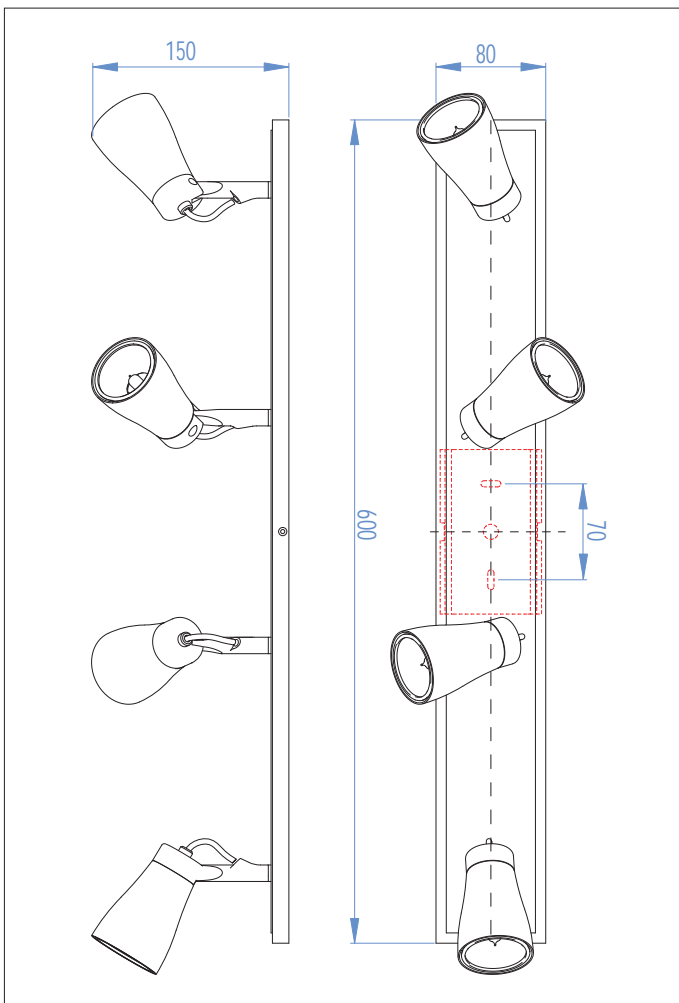

# 0110 Alaska

4 x 50w GU10		included
-----------------	--	----------

Zones	<b>3</b>
-------	----------

Astro Lighting Ltd.  
G2 River Way,  
Harlow,  
Essex,  
CM20 2DP  
Great Britain

tel: +44 (0) 1279 427001  
fax: +44 (0) 1279 427002  
email: sales@astrolighting.co.uk  
www.astrolighting.co.uk