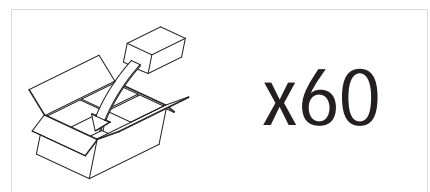

1 x 50w GU10		included
-----------------	--	----------

Zones	<b>3</b>
-------	----------

Astro Lighting Ltd.  
G2 River Way,  
Harlow,  
Essex,  
CM20 2DP  
Great Britain

tel: +44 (0) 1279 427001  
fax: +44 (0) 1279 427002  
email: sales@astrolighting.co.uk  
www.astrolighting.co.uk