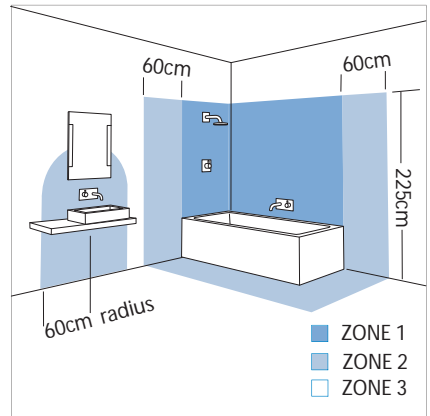

1 x 50w GU10		included
-----------------	--	----------

Zones	<b>3</b>
-------	----------

Astro Lighting Ltd.  
G2 River Way,  
Harlow,  
Essex,  
CM20 2DP  
Great Britain

tel: +44 (0) 1279 427001  
fax: +44 (0) 1279 427002  
email: sales@astrolighting.co.uk  
www.astrolighting.co.uk