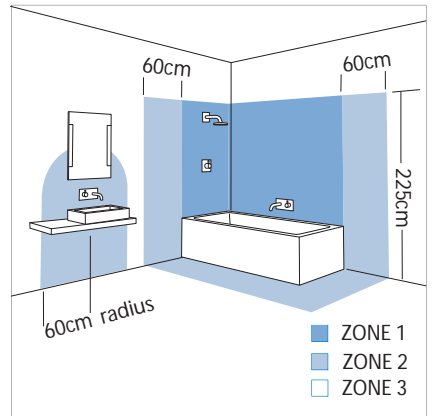

0242 Bow

2 x 40w E14		not included
----------------	--	-----------------

Zones	2	3
-------	----------	----------

Astro Lighting Ltd.
G2 River Way,
Harlow,
Essex,
CM20 2DP
Great Britain

tel: +44 (0) 1279 427001
fax: +44 (0) 1279 427002
email: sales@astrolighting.co.uk
www.astrolighting.co.uk