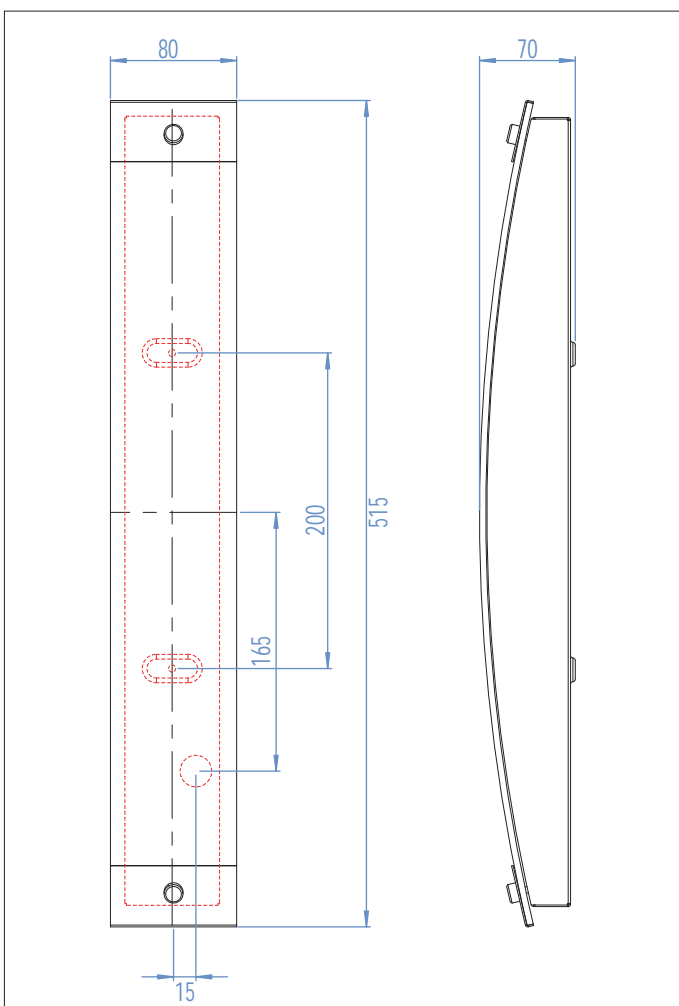

0242 Bow

2 x 40w E14		not included
----------------	--	-----------------

Zones	2	3
-------	----------	----------

Astro Lighting Ltd.
G2 River Way,
Harlow,
Essex,
CM20 2DP
Great Britain

tel: +44 (0) 1279 427001
fax: +44 (0) 1279 427002
email: sales@astrolighting.co.uk
www.astrolighting.co.uk