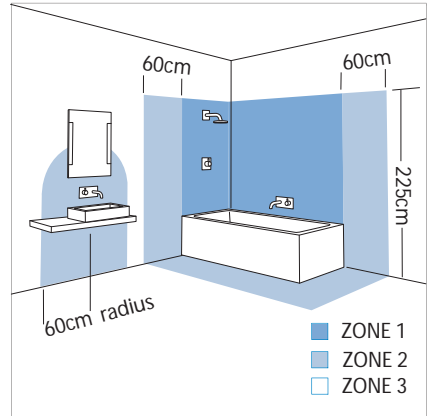

0245 Lyric

2 x 40w E14		not included
----------------	--	-----------------

Zones	2	3
-------	----------	----------

Astro Lighting Ltd.
G2 River Way,
Harlow,
Essex,
CM20 2DP
Great Britain

tel: +44 (0) 1279 427001
fax: +44 (0) 1279 427002
email: sales@astrolighting.co.uk
www.astrolighting.co.uk