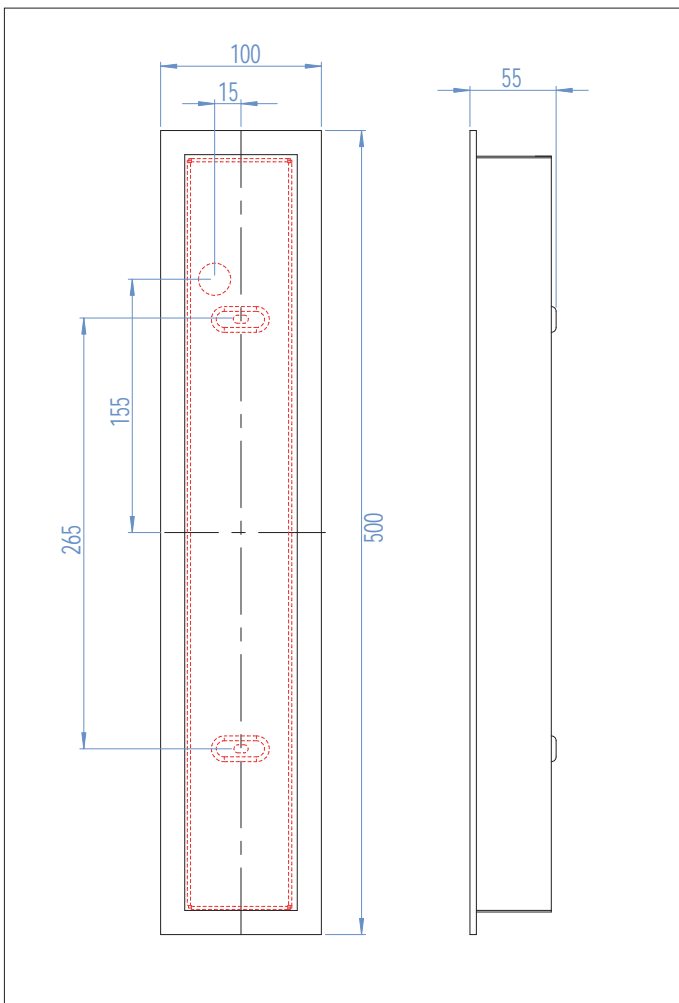

0245 Lyric

2 x 40w E14		not included
----------------	--	-----------------

Zones	2	3
-------	----------	----------

Astro Lighting Ltd.
G2 River Way,
Harlow,
Essex,
CM20 2DP
Great Britain

tel: +44 (0) 1279 427001
fax: +44 (0) 1279 427002
email: sales@astrolighting.co.uk
www.astrolighting.co.uk