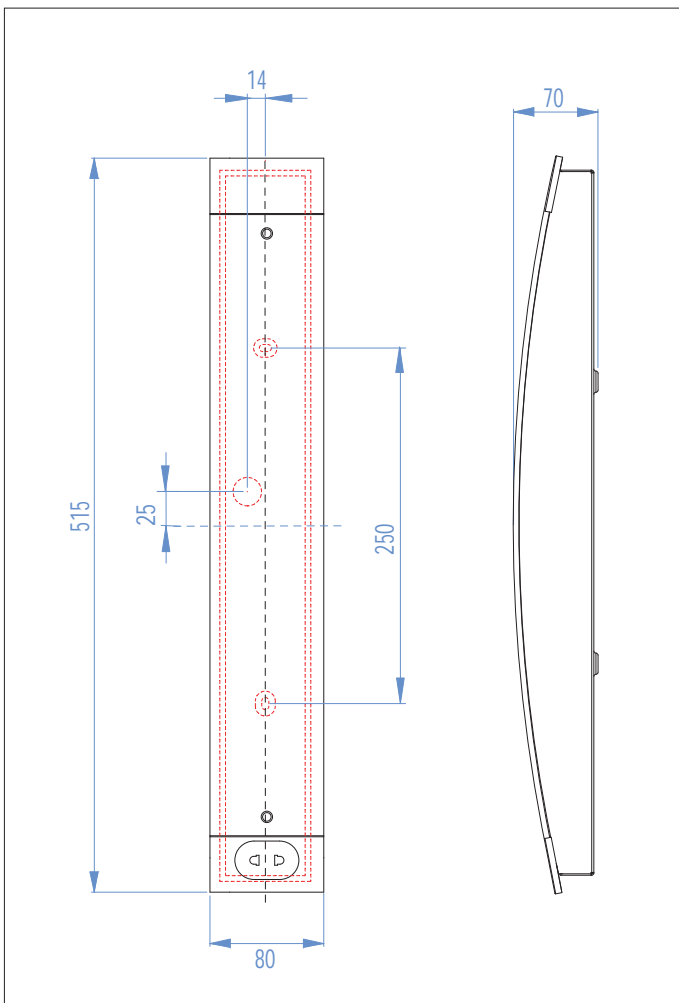

0275 Shaver light

2 x 40w E14		not included
----------------	--	-----------------

Zones	3
-------	----------

Astro Lighting Ltd.
G2 River Way,
Harlow,
Essex,
CM20 2DP
Great Britain

tel: +44 (0) 1279 427001
fax: +44 (0) 1279 427002
email: sales@astrolighting.co.uk
www.astrolighting.co.uk