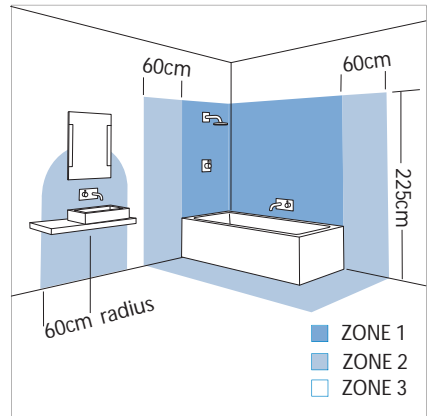

0275 Shaver light

2 x 40w E14		not included
----------------	--	-----------------

Zones	3
-------	----------

Astro Lighting Ltd.
G2 River Way,
Harlow,
Essex,
CM20 2DP
Great Britain

tel: +44 (0) 1279 427001
fax: +44 (0) 1279 427002
email: sales@astrolighting.co.uk
www.astrolighting.co.uk