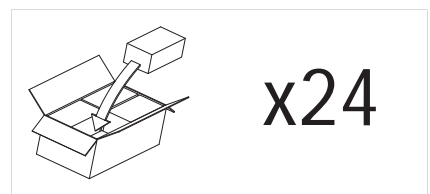

| | | |
|---------------|--|----------|
| 1 x 40w G9 | | included |
|---------------|--|----------|

| | | |
|-------|----------|----------|
| Zones | 2 | 3 |
|-------|----------|----------|

Astro Lighting Ltd.
G2 River Way,
Harlow,
Essex,
CM20 2DP
Great Britain