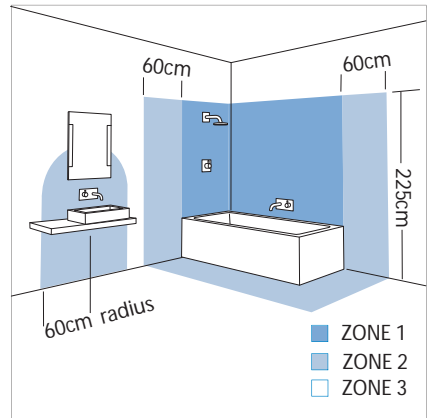

| | | |
|---------------|--|----------|
| 1 x 40w G9 | | included |
|---------------|--|----------|

| | | |
|-------|----------|----------|
| Zones | 2 | 3 |
|-------|----------|----------|

Astro Lighting Ltd.
G2 River Way,
Harlow,
Essex,
CM20 2DP
Great Britain