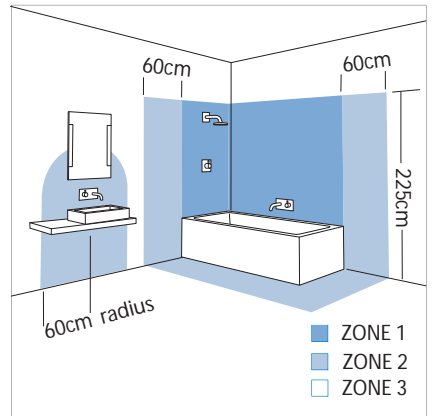

1 x 40w G9		included
---------------	--	----------

Zones	2	3
-------	----------	----------

Astro Lighting Ltd.
G2 River Way,
Harlow,
Essex,
CM20 2DP
Great Britain

tel: +44 (0) 1279 427001
fax: +44 (0) 1279 427002
email: sales@astrolighting.co.uk
www.astrolighting.co.uk