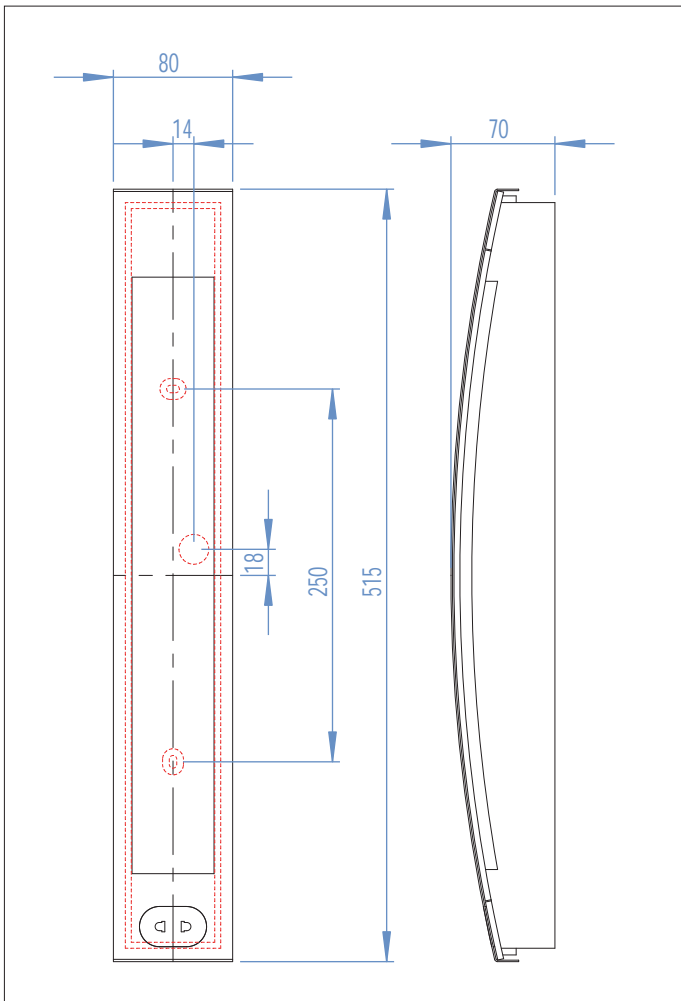

0347 Seville Shaver

2 x 40w E14		not included
----------------	--	-----------------

Zones	3
-------	----------

Astro Lighting Ltd.
G2 River Way,
Harlow,
Essex,
CM20 2DP
Great Britain

tel: +44 (0) 1279 427001
fax: +44 (0) 1279 427002
email: sales@astrolighting.co.uk
www.astrolighting.co.uk