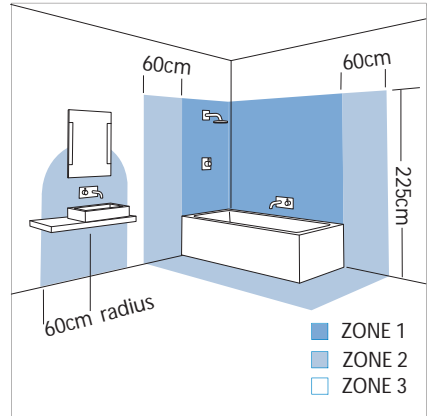

0347 Seville Shaver

2 x 40w E14		not included
----------------	--	-----------------

Zones	3
-------	----------

Astro Lighting Ltd.
G2 River Way,
Harlow,
Essex,
CM20 2DP
Great Britain

tel: +44 (0) 1279 427001
fax: +44 (0) 1279 427002
email: sales@astrolighting.co.uk
www.astrolighting.co.uk