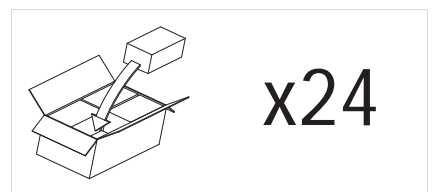

2 x 25w G9		included
---------------	--	----------

Zones	<b>2</b>	<b>3</b>
-------	----------	----------

Astro Lighting Ltd.  
G2 River Way,  
Harlow,  
Essex,  
CM20 2DP  
Great Britain

tel: +44 (0) 1279 427001  
fax: +44 (0) 1279 427002  
email: sales@astrolighting.co.uk  
www.astrolighting.co.uk