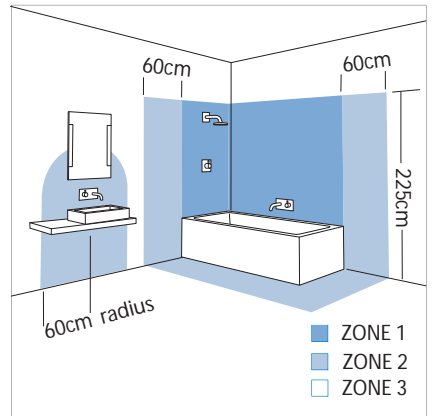

2 x 25w G9		included
---------------	--	----------

Zones	<b>2</b>	<b>3</b>
-------	----------	----------

Astro Lighting Ltd.  
G2 River Way,  
Harlow,  
Essex,  
CM20 2DP  
Great Britain

tel: +44 (0) 1279 427001  
fax: +44 (0) 1279 427002  
email: sales@astrolighting.co.uk  
www.astrolighting.co.uk