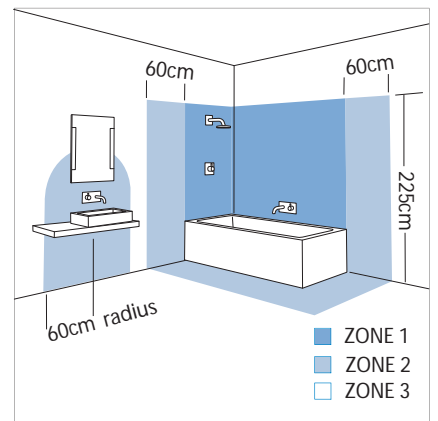

0389 Argenta Shelf

1 x 14w T5		included
---------------	--	----------

Zones	2	3
-------	----------	----------

Astro Lighting Ltd.
G2 River Way,
Harlow,
Essex,
CM20 2DP
Great Britain

tel: +44 (0) 1279 427001
fax: +44 (0) 1279 427002
email: sales@astrolighting.co.uk
www.astrolighting.co.uk