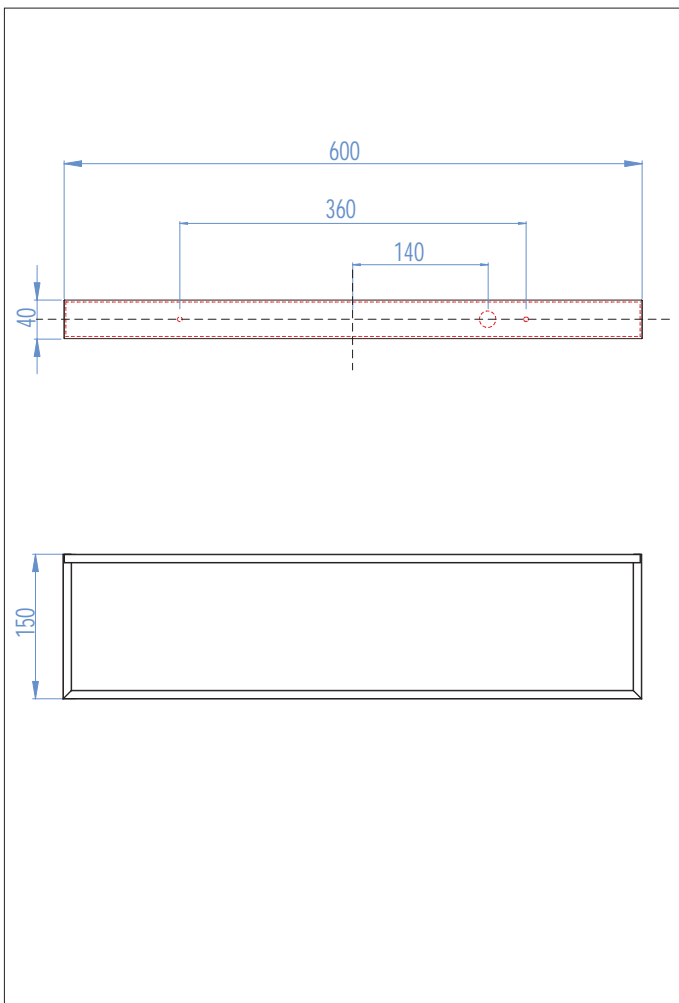

0389 Argenta Shelf

1 x 14w T5		included
---------------	--	----------

Zones	2	3
-------	----------	----------

Astro Lighting Ltd.
G2 River Way,
Harlow,
Essex,
CM20 2DP
Great Britain

tel: +44 (0) 1279 427001
fax: +44 (0) 1279 427002
email: sales@astrolighting.co.uk
www.astrolighting.co.uk