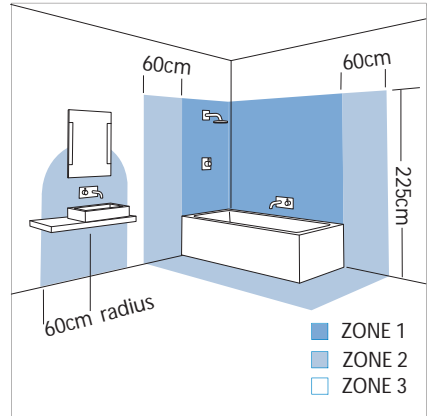

# 0460 Palermo 600 switched

1 x 14w T5		included
---------------	--	----------

Zones	<b>2</b>	<b>3</b>
-------	----------	----------

Astro Lighting Ltd.  
G2 River Way,  
Harlow,  
Essex,  
CM20 2DP  
Great Britain