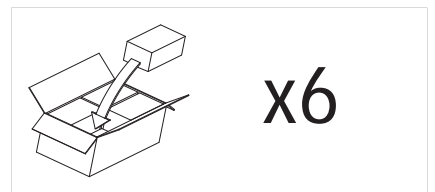

# 0460 Palermo 600 switched

1 x 14w T5		included
---------------	--	----------

Zones	<b>2</b>	<b>3</b>
-------	----------	----------

Astro Lighting Ltd.  
G2 River Way,  
Harlow,  
Essex,  
CM20 2DP  
Great Britain