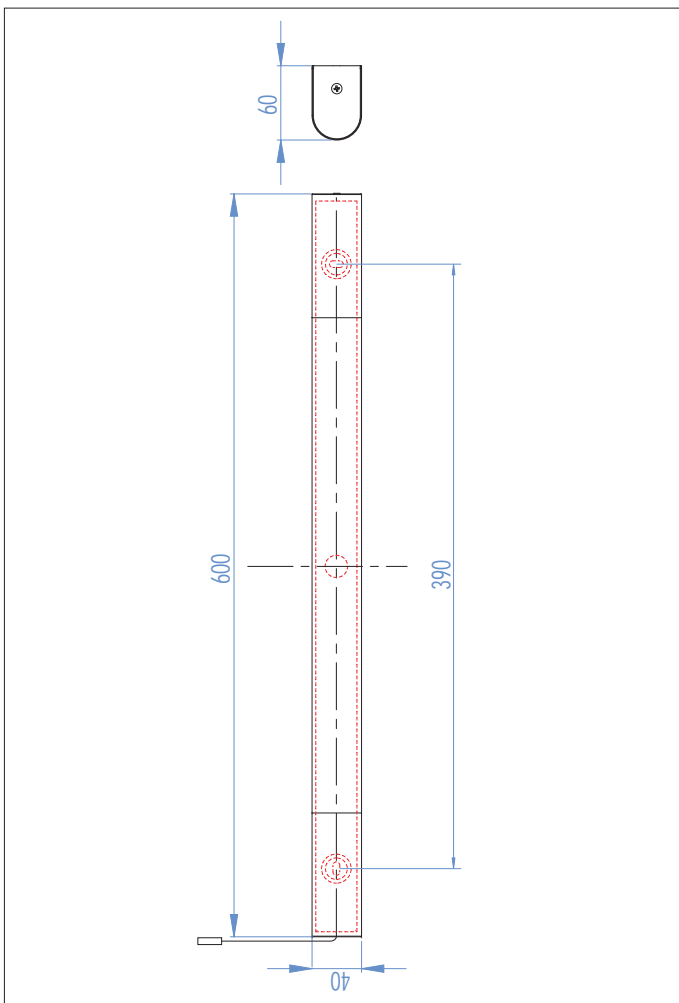

# 0460 Palermo 600 switched

1 x 14w T5		included
---------------	--	----------

Zones	<b>2</b>	<b>3</b>
-------	----------	----------

Astro Lighting Ltd.  
G2 River Way,  
Harlow,  
Essex,  
CM20 2DP  
Great Britain