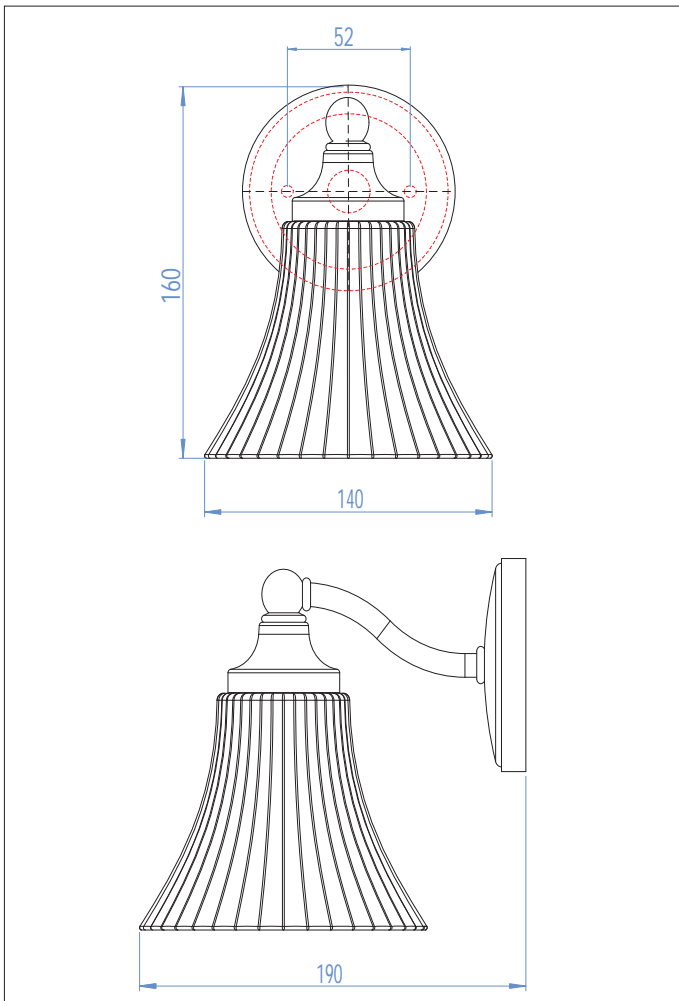

# 0506 Nena

1 x 40w G9		included
---------------	--	----------

Zones	<b>1</b>	<b>2</b>	<b>3</b>
-------	----------	----------	----------

Astro Lighting Ltd.  
G2 River Way,  
Harlow,  
Essex,  
CM20 2DP  
Great Britain