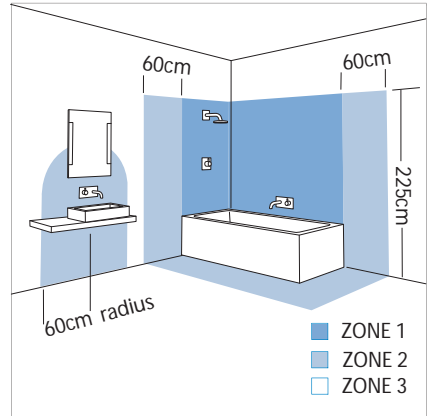

# 0506 Nena

1 x 40w G9		included
---------------	--	----------

Zones	<b>1</b>	<b>2</b>	<b>3</b>
-------	----------	----------	----------

Astro Lighting Ltd.  
G2 River Way,  
Harlow,  
Essex,  
CM20 2DP  
Great Britain