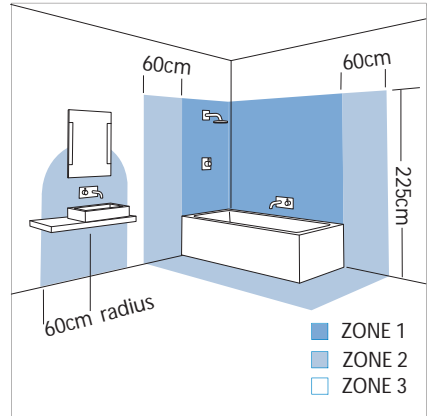

0512 Anja Shaver

2 x 40w E14		not included
----------------	--	-----------------

Zones	3
-------	----------

Astro Lighting Ltd.
G2 River Way,
Harlow,
Essex,
CM20 2DP
Great Britain

tel: +44 (0) 1279 427001
fax: +44 (0) 1279 427002
email: sales@astrolighting.co.uk
www.astrolighting.co.uk