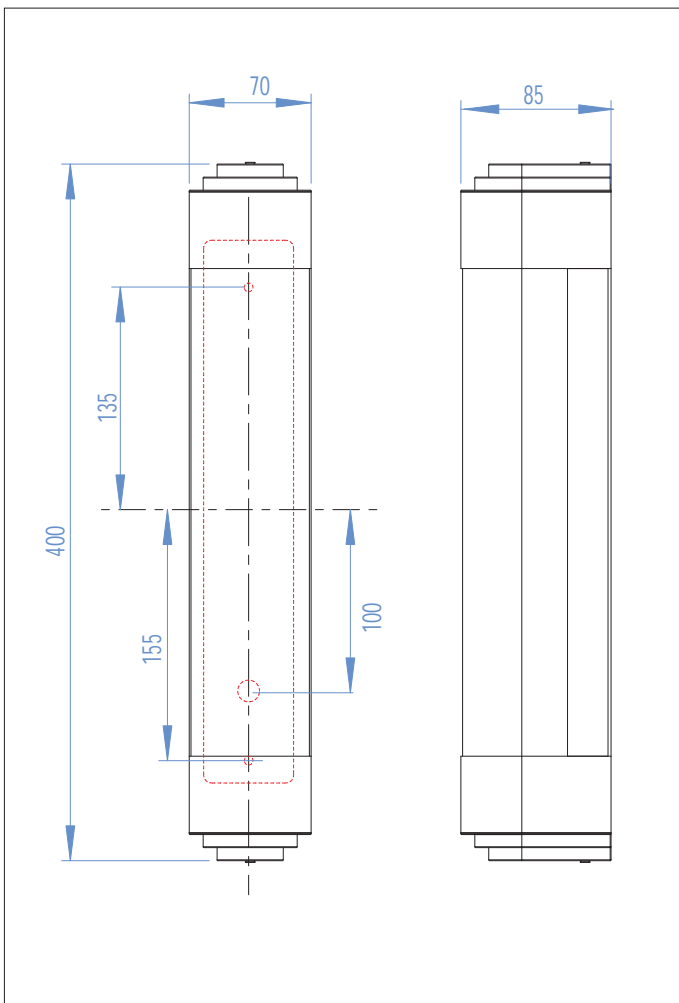

0514 Belgravia 400

1 x 24w 2G11		not included
-----------------	--	-----------------

Zones	2	3
-------	----------	----------

Astro Lighting Ltd.
G2 River Way,
Harlow,
Essex,
CM20 2DP
Great Britain

tel: +44 (0) 1279 427001
fax: +44 (0) 1279 427002
email: sales@astrolighting.co.uk
www.astrolighting.co.uk