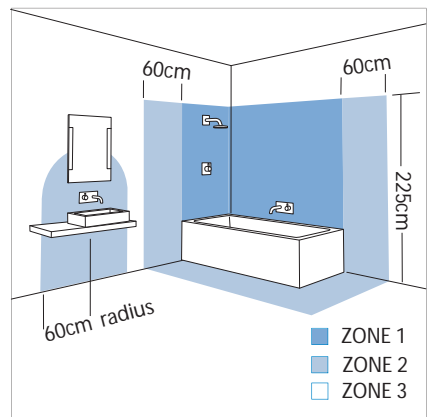

0514 Belgravia 400

1 x 24w 2G11		not included
-----------------	--	-----------------

Zones	2	3
-------	----------	----------

Astro Lighting Ltd.
G2 River Way,
Harlow,
Essex,
CM20 2DP
Great Britain

tel: +44 (0) 1279 427001
fax: +44 (0) 1279 427002
email: sales@astrolighting.co.uk
www.astrolighting.co.uk