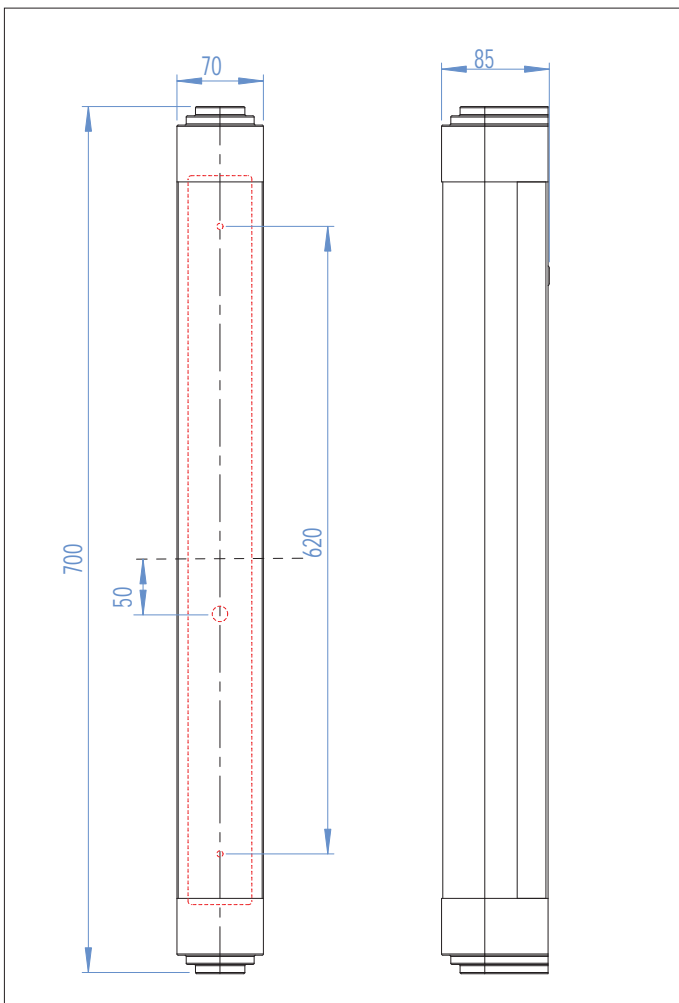

0515 Belgravia 700

astro

1 x 40w 2G11		not included
-----------------	--	-----------------

Zones	2	3
-------	----------	----------

Astro Lighting Ltd.
G2 River Way,
Harlow,
Essex,
CM20 2DP
Great Britain

tel: +44 (0) 1279 427001
fax: +44 (0) 1279 427002
email: sales@astrolighting.co.uk
www.astrolighting.co.uk