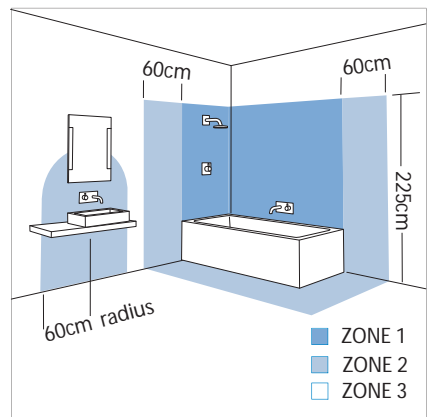

0515 Belgravia 700

astro

1 x 40w 2G11		not included
-----------------	--	-----------------

Zones	2	3
-------	----------	----------

Astro Lighting Ltd.
G2 River Way,
Harlow,
Essex,
CM20 2DP
Great Britain

tel: +44 (0) 1279 427001
fax: +44 (0) 1279 427002
email: sales@astrolighting.co.uk
www.astrolighting.co.uk