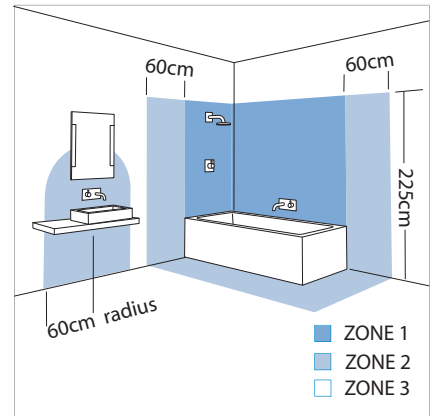

0531 Tallin 300

1 x 18w 2G11		not included
-----------------	--	-----------------

Zones	2	3
-------	----------	----------

Astro Lighting Ltd.
G2 River Way,
Harlow,
Essex,
CM20 2DP
Great Britain

tel: +44 (0) 1279 427001
fax: +44 (0) 1279 427002
email: sales@astrolighting.co.uk
www.astrolighting.co.uk