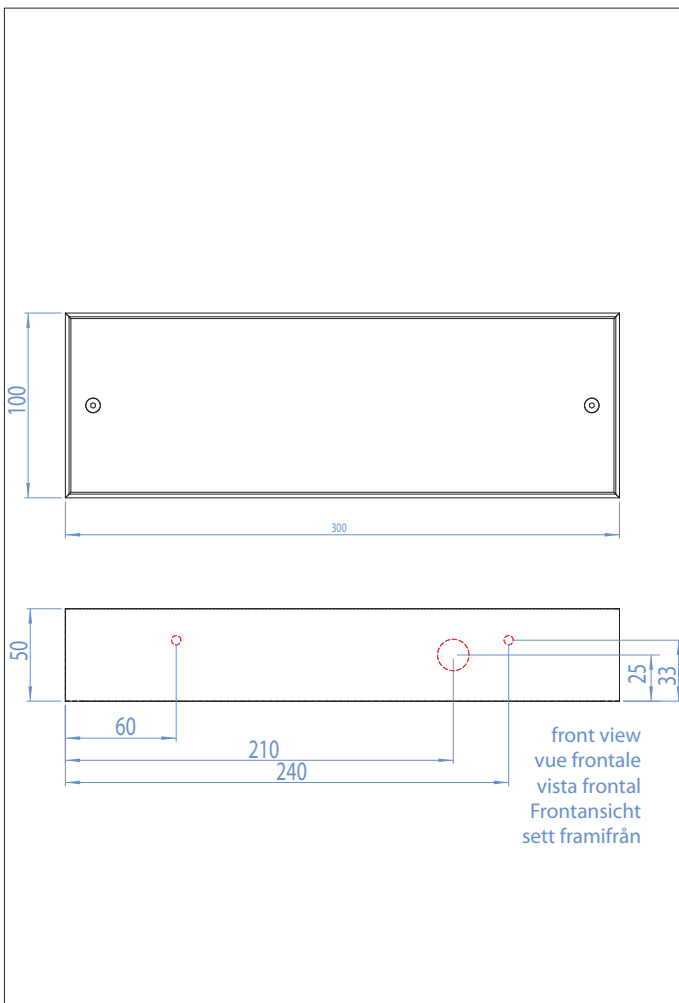

0531 Tallin 300

1 x 18w 2G11		not included
-----------------	--	-----------------

Zones	2	3
-------	----------	----------

Astro Lighting Ltd.
G2 River Way,
Harlow,
Essex,
CM20 2DP
Great Britain

tel: +44 (0) 1279 427001
fax: +44 (0) 1279 427002
email: sales@astrolighting.co.uk
www.astrolighting.co.uk