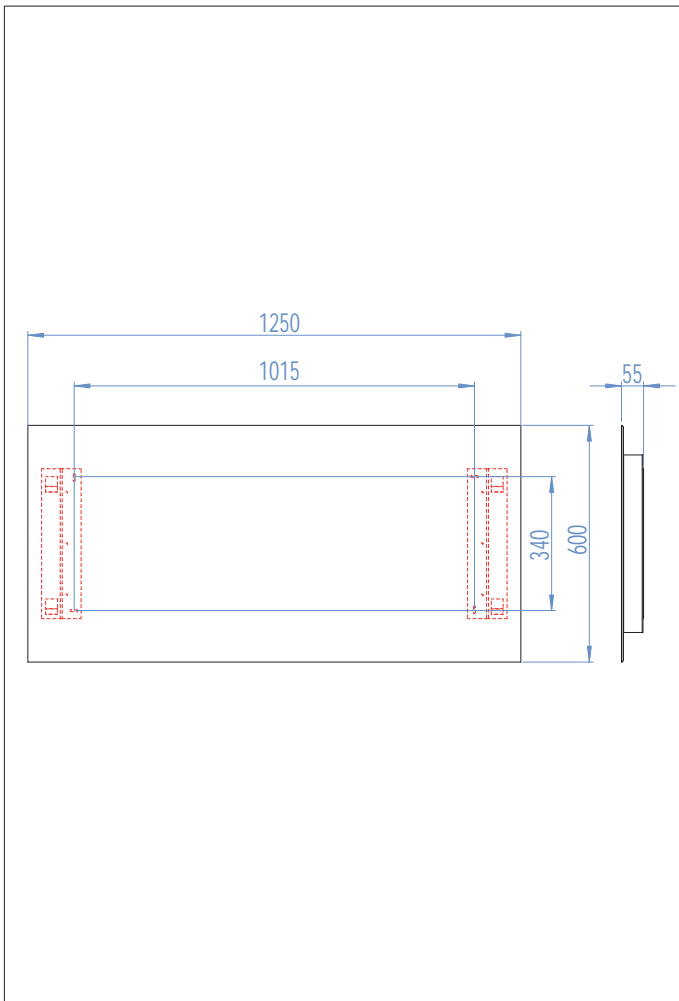

# 0536 Fuji Wide 1250

2 x 28w T5		included
---------------	--	----------

Zones	<b>2</b>	<b>3</b>
-------	----------	----------

Astro Lighting Ltd.  
G2 River Way,  
Harlow,  
Essex,  
CM20 2DP  
Great Britain