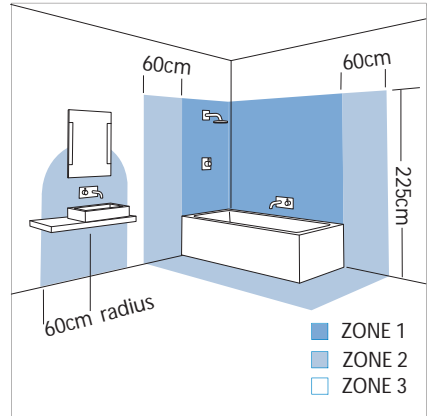

# 0536 Fuji Wide 1250

2 x 28w T5		included
---------------	--	----------

Zones	<b>2</b>	<b>3</b>
-------	----------	----------

Astro Lighting Ltd.  
G2 River Way,  
Harlow,  
Essex,  
CM20 2DP  
Great Britain