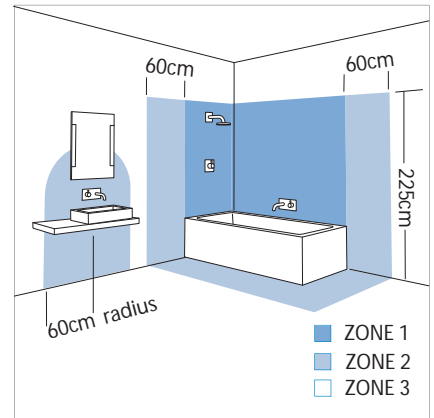

# 0544 Luga IP44

**astro**

1 x 40w G9		included
---------------	--	----------

Zones	<b>2</b>	<b>3</b>
-------	----------	----------

Astro Lighting Ltd.  
G2 River Way,  
Harlow,  
Essex,  
CM20 2DP  
Great Britain