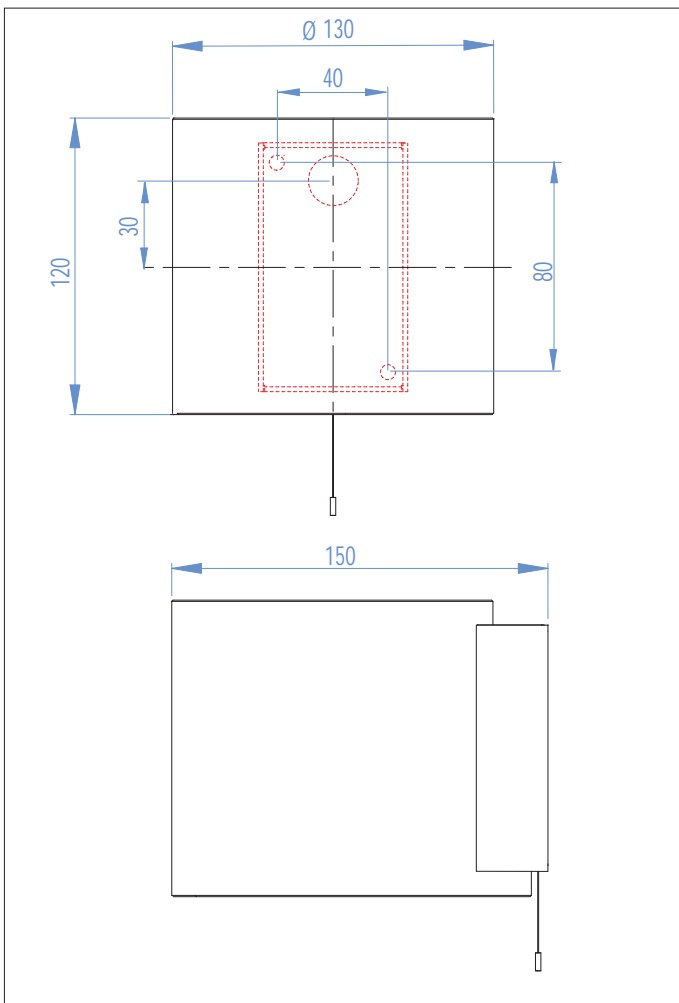

# 0544 Luga IP44

**astro**

1 x 40w G9		included
---------------	--	----------

Zones	<b>2</b>	<b>3</b>
-------	----------	----------

Astro Lighting Ltd.  
G2 River Way,  
Harlow,  
Essex,  
CM20 2DP  
Great Britain