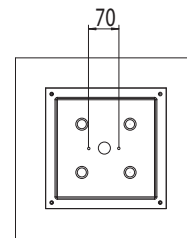

Part Number:

0570 Plaza Square

2x 18w 2G11

IP44

Zones

Class 2

Front View

23.08.06