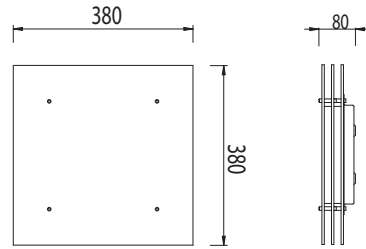

Part Number:

0570 Plaza Square

2x 18w 2G11

IP44

Zones

Class 2

Front View

23.08.06