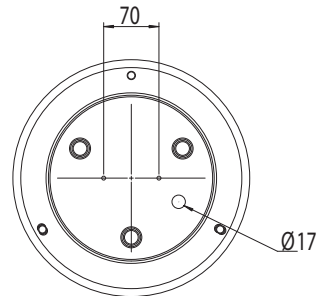

Part Number:

0571 Plaza Round

Front View

2 x 18w 2G11

IP44

Zones

Class 2