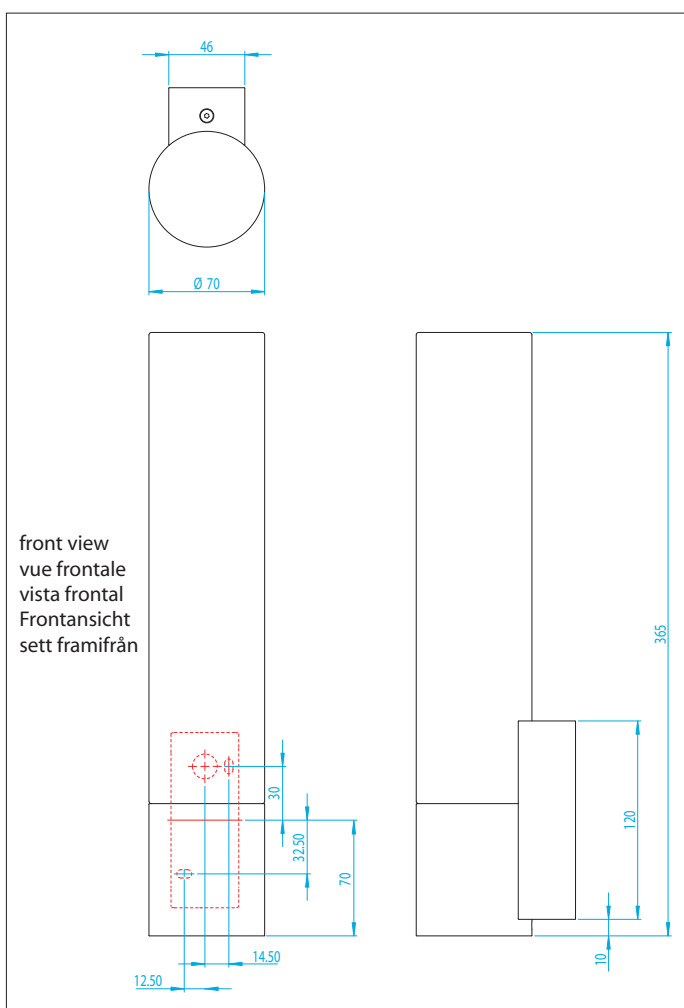

# 0573 Kyoto 365

1 x 18w 2G11		not included
-----------------	--	-----------------

Zones	<b>2</b>	<b>3</b>
-------	----------	----------

Astro Lighting Ltd.  
G2 River Way,  
Harlow,  
Essex,  
CM20 2DP  
Great Britain