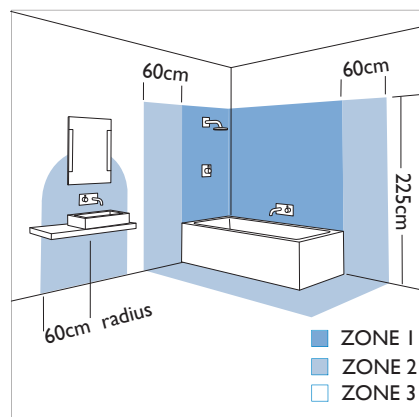

# 0573 Kyoto 365

1 x 18w 2G11		not included
-----------------	--	-----------------

Zones	<b>2</b>	<b>3</b>
-------	----------	----------

Astro Lighting Ltd.  
G2 River Way,  
Harlow,  
Essex,  
CM20 2DP  
Great Britain