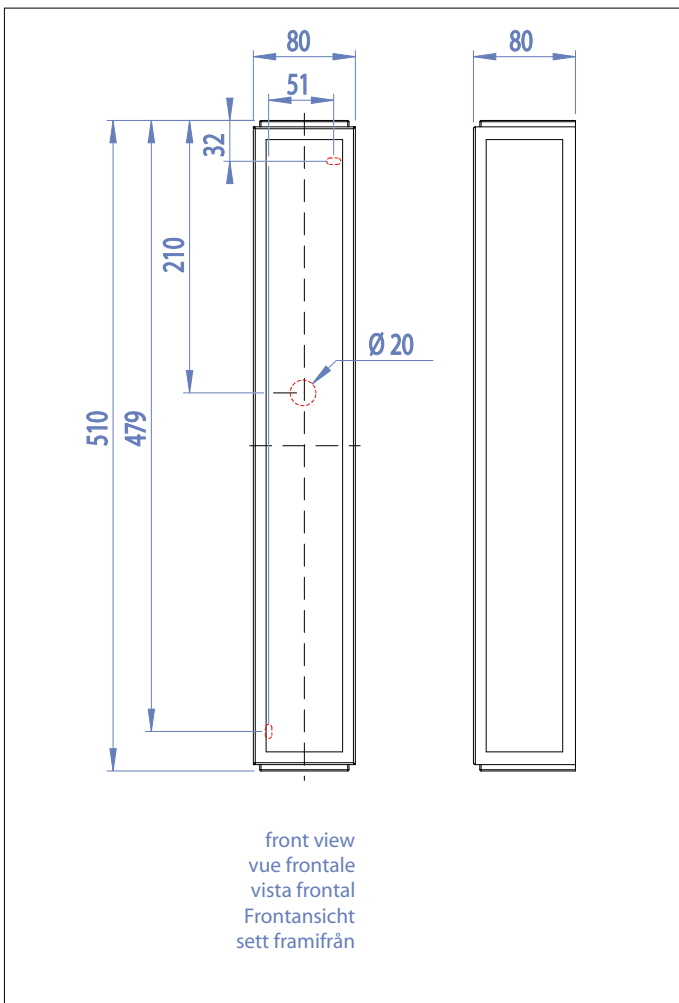

0583 Mashiko 500

1 x 36w 2G11		not included
-----------------	--	-----------------

Zones	2	3
-------	----------	----------

Astro Lighting Ltd.
G2 River Way,
Harlow,
Essex,
CM20 2DP
Great Britain

tel: +44 (0) 1279 427001
fax: +44 (0) 1279 427002
email: sales@astrolighting.co.uk
www.astrolighting.co.uk