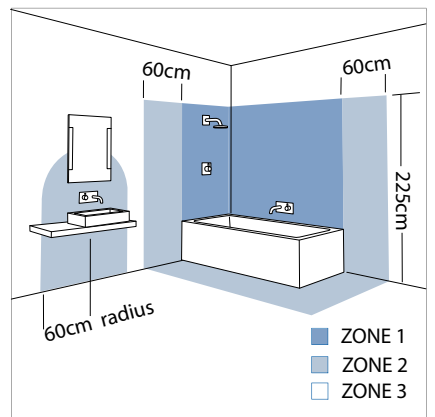

0583 Mashiko 500

1 x 36w 2G11		not included
-----------------	--	-----------------

Zones	2	3
-------	----------	----------

Astro Lighting Ltd.
G2 River Way,
Harlow,
Essex,
CM20 2DP
Great Britain

tel: +44 (0) 1279 427001
fax: +44 (0) 1279 427002
email: sales@astrolighting.co.uk
www.astrolighting.co.uk