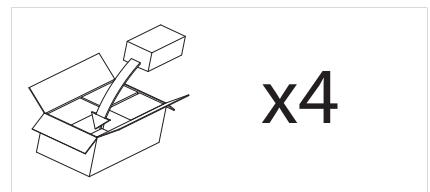

1 x 26w GX24q-3		not included
--------------------	--	-----------------

Zones	2	3
-------	----------	----------

Astro Lighting Ltd.
G2 River Way,
Harlow,
Essex,
CM20 2DP
Great Britain

tel: +44 (0) 1279 427001
fax: +44 (0) 1279 427002
email: sales@astrolighting.co.uk
www.astrolighting.co.uk