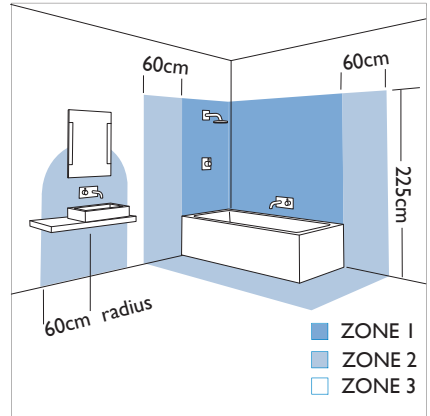

1 x 26w GX24q-3		not included
--------------------	--	-----------------

Zones	2	3
-------	----------	----------

Astro Lighting Ltd.
G2 River Way,
Harlow,
Essex,
CM20 2DP
Great Britain

tel: +44 (0) 1279 427001
fax: +44 (0) 1279 427002
email: sales@astrolighting.co.uk
www.astrolighting.co.uk