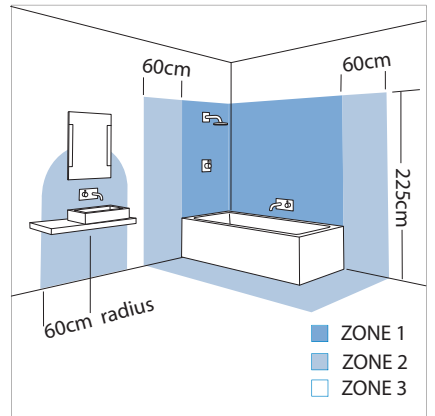

1 x 100w E27		not included
-----------------	--	-----------------

Zones	2	3
-------	----------	----------

Astro Lighting Ltd.
G2 River Way,
Harlow,
Essex,
CM20 2DP
Great Britain

tel: +44 (0) 1279 427001
fax: +44 (0) 1279 427002
email: sales@astrolighting.co.uk
www.astrolighting.co.uk