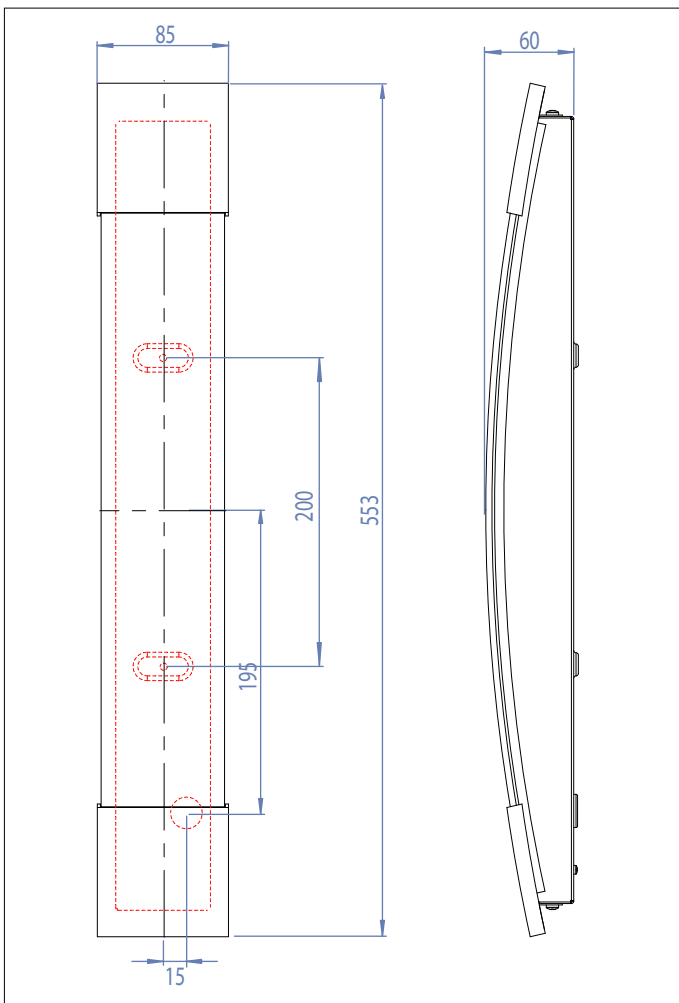

0616 Bow Plus

1 x 24w 2G11		not included
-----------------	--	-----------------

Zones	2	3
-------	----------	----------

Astro Lighting Ltd.
G2 River Way,
Harlow,
Essex,
CM20 2DP
Great Britain

tel: +44 (0) 1279 427001
fax: +44 (0) 1279 427002
email: sales@astrolighting.co.uk
www.astrolighting.co.uk