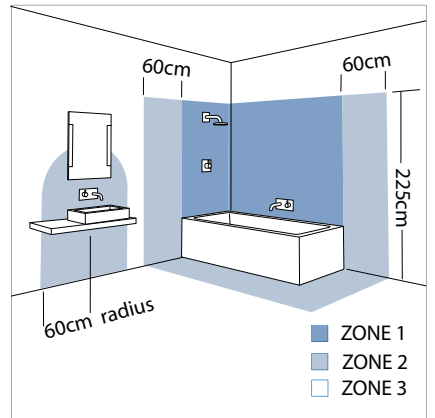

0616 Bow Plus

1 x 24w 2G11		not included
-----------------	--	-----------------

Zones	2	3
-------	----------	----------

Astro Lighting Ltd.
G2 River Way,
Harlow,
Essex,
CM20 2DP
Great Britain

tel: +44 (0) 1279 427001
fax: +44 (0) 1279 427002
email: sales@astrolighting.co.uk
www.astrolighting.co.uk