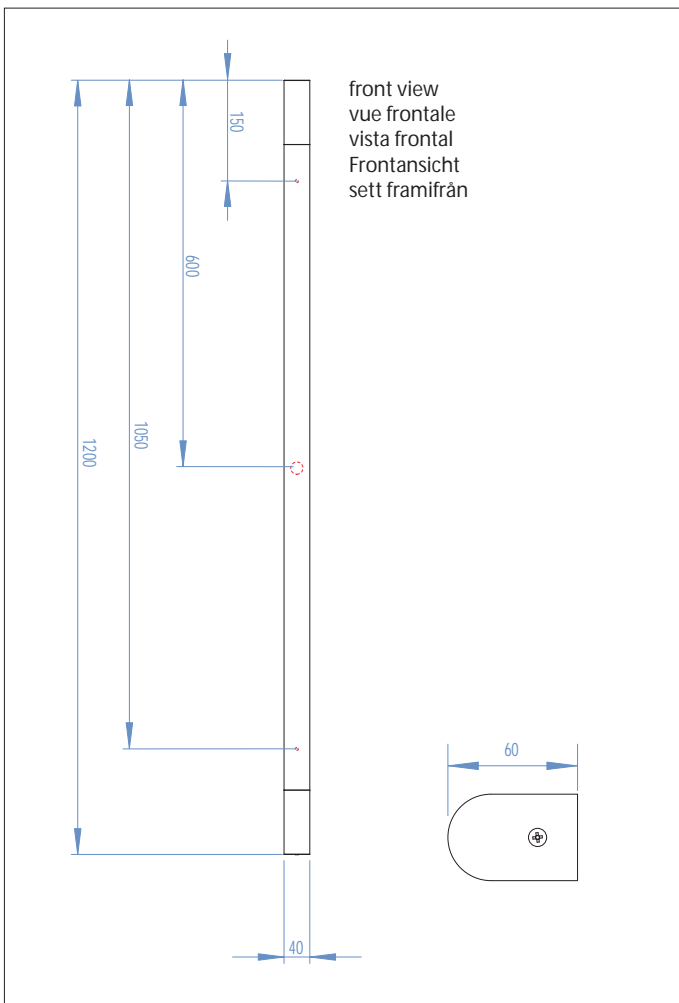

# 0627 Palermo 1200

1 x 28w T5		not included
---------------	--	-----------------

Zones	<b>2</b>	<b>3</b>
-------	----------	----------

Astro Lighting Ltd.  
G2 River Way,  
Harlow,  
Essex,  
CM20 2DP  
Great Britain