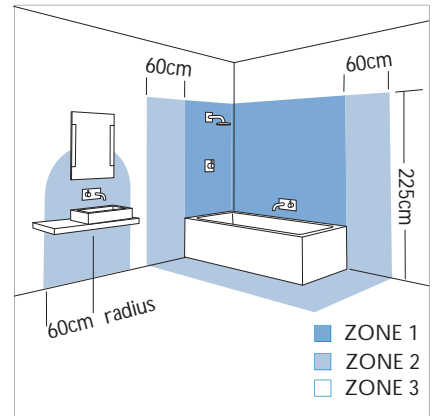

# 0627 Palermo 1200

1 x 28w T5		not included
---------------	--	-----------------

Zones	<b>2</b>	<b>3</b>
-------	----------	----------

Astro Lighting Ltd.  
G2 River Way,  
Harlow,  
Essex,  
CM20 2DP  
Great Britain