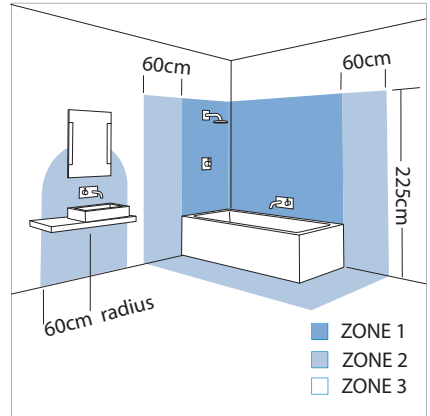

# 0635 Cube

1 x 40w G9		Included
---------------	--	----------

Zones	<b>2</b>	<b>3</b>
-------	----------	----------

Astro Lighting Ltd.  
G2 River Way,  
Harlow,  
Essex,  
CM20 2DP  
Great Britain

tel: +44 (0) 1279 427001  
fax: +44 (0) 1279 427002  
email: sales@astrolighting.co.uk  
www.astrolighting.co.uk