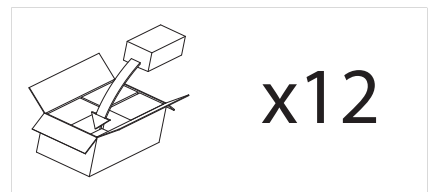

# 0635 Cube

1 x 40w G9		Included
---------------	--	----------

Zones	<b>2</b>	<b>3</b>
-------	----------	----------

Astro Lighting Ltd.  
G2 River Way,  
Harlow,  
Essex,  
CM20 2DP  
Great Britain

tel: +44 (0) 1279 427001  
fax: +44 (0) 1279 427002  
email: sales@astrolighting.co.uk  
www.astrolighting.co.uk