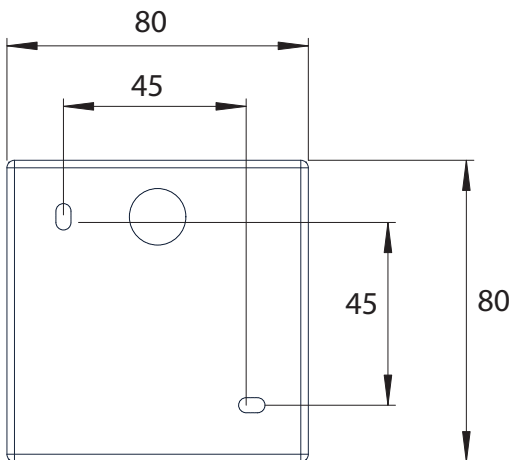

# 0635 Cube

1 x 40w G9		Included
---------------	--	----------

Zones	<b>2</b>	<b>3</b>
-------	----------	----------

Astro Lighting Ltd.  
G2 River Way,  
Harlow,  
Essex,  
CM20 2DP  
Great Britain

tel: +44 (0) 1279 427001  
fax: +44 (0) 1279 427002  
email: sales@astrolighting.co.uk  
www.astrolighting.co.uk