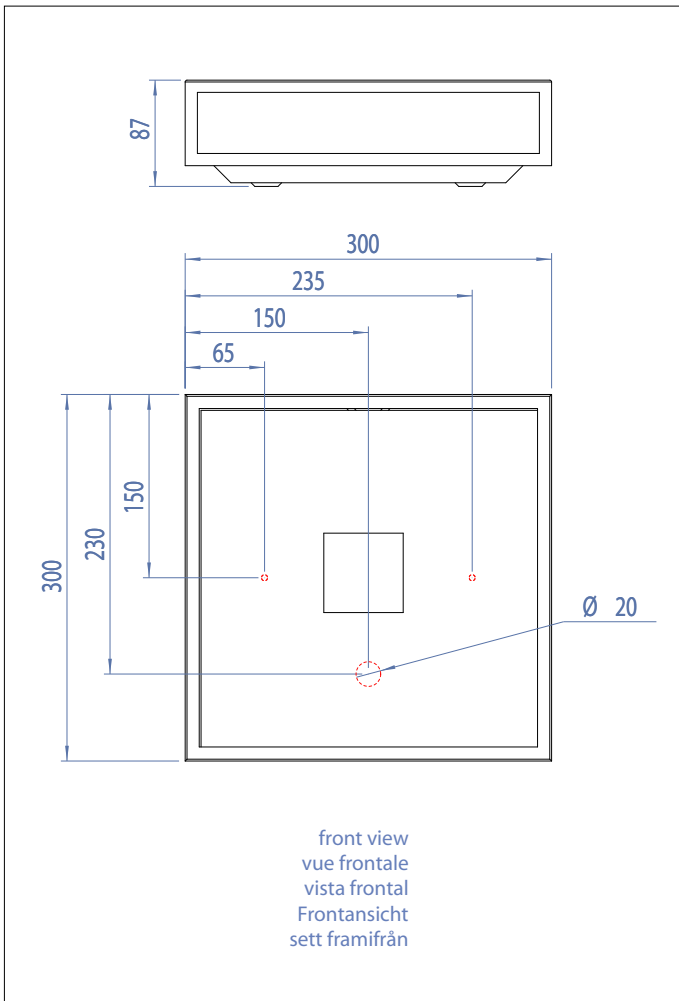

0639 Mashiko Bronze

2 x 18w 2G11		not included
-----------------	--	-----------------

Zones	2	3
-------	----------	----------

Astro Lighting Ltd.
G2 River Way,
Harlow,
Essex,
CM20 2DP
Great Britain

tel: +44 (0) 1279 427001
fax: +44 (0) 1279 427002
email: sales@astrolighting.co.uk
www.astrolighting.co.uk