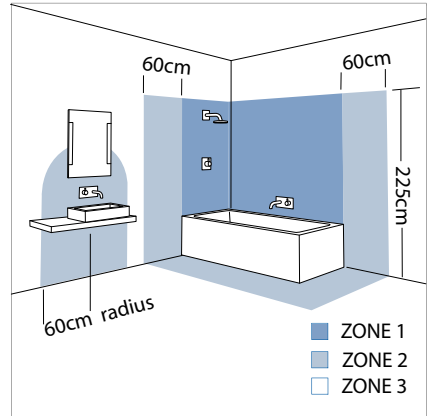

0639 Mashiko Bronze

2 x 18w 2G11		not included
-----------------	--	-----------------

Zones	2	3
-------	----------	----------

Astro Lighting Ltd.
G2 River Way,
Harlow,
Essex,
CM20 2DP
Great Britain

tel: +44 (0) 1279 427001
fax: +44 (0) 1279 427002
email: sales@astrolighting.co.uk
www.astrolighting.co.uk