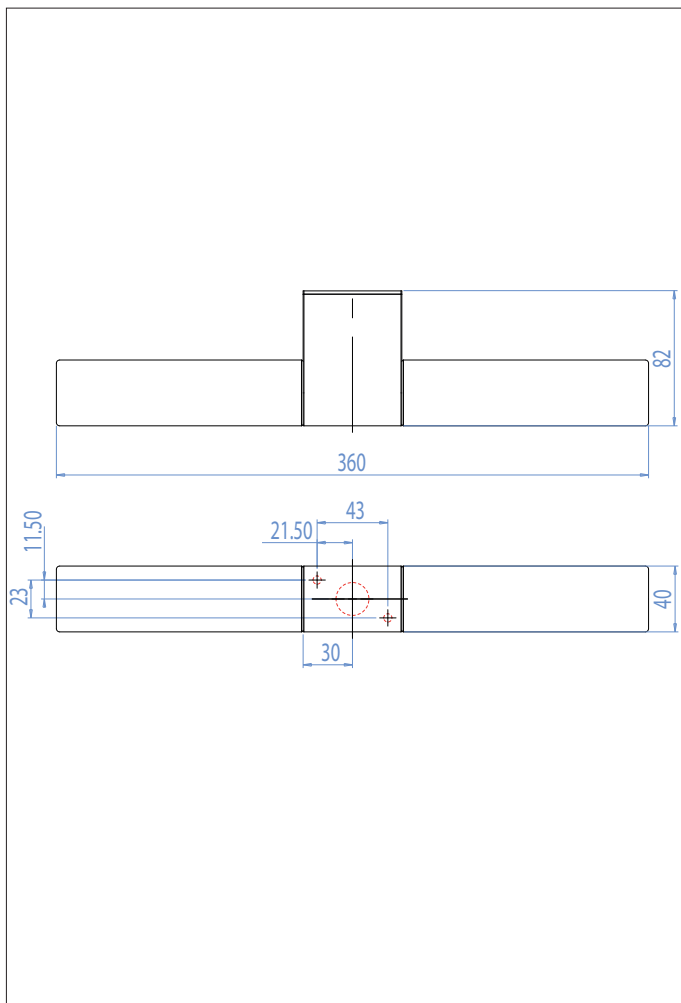

# 0650 Padova

2 x 25w G9		Included
---------------	--	----------

Zones	<b>2</b>	<b>3</b>
-------	----------	----------

Astro Lighting Ltd.  
G2 River Way,  
Harlow,  
Essex,  
CM20 2DP  
Great Britain

tel: +44 (0) 1279 427001  
fax: +44 (0) 1279 427002  
email: sales@astrolighting.co.uk  
www.astrolighting.co.uk