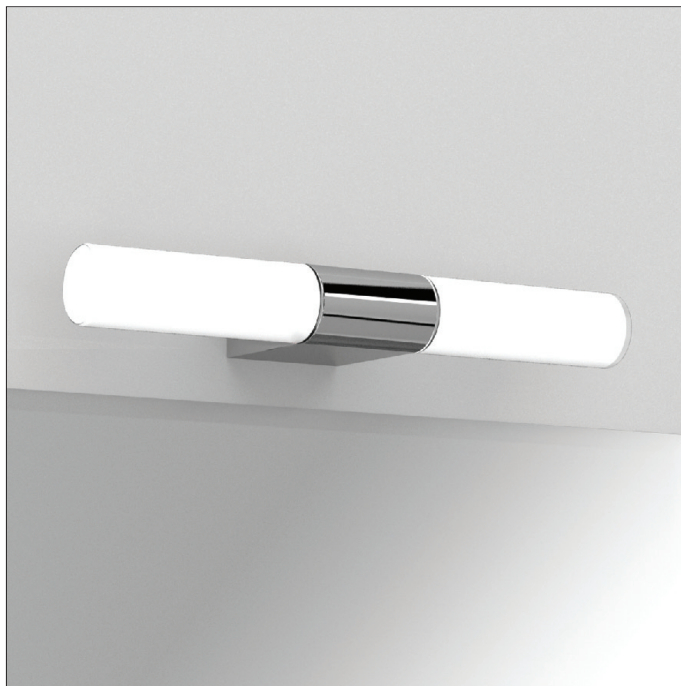

# 0650 Padova

2 x 25w G9		Included
---------------	--	----------

Zones	<b>2</b>	<b>3</b>
-------	----------	----------

Astro Lighting Ltd.  
G2 River Way,  
Harlow,  
Essex,  
CM20 2DP  
Great Britain

tel: +44 (0) 1279 427001  
fax: +44 (0) 1279 427002  
email: sales@astrolighting.co.uk  
www.astrolighting.co.uk