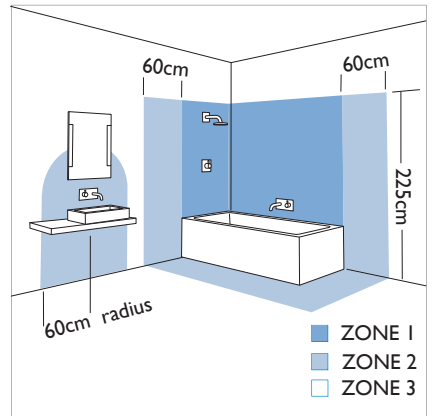

# 0650 Padova

2 x 25w G9		Included
---------------	--	----------

Zones	<b>2</b>	<b>3</b>
-------	----------	----------

Astro Lighting Ltd.  
G2 River Way,  
Harlow,  
Essex,  
CM20 2DP  
Great Britain

tel: +44 (0) 1279 427001  
fax: +44 (0) 1279 427002  
email: sales@astrolighting.co.uk  
www.astrolighting.co.uk