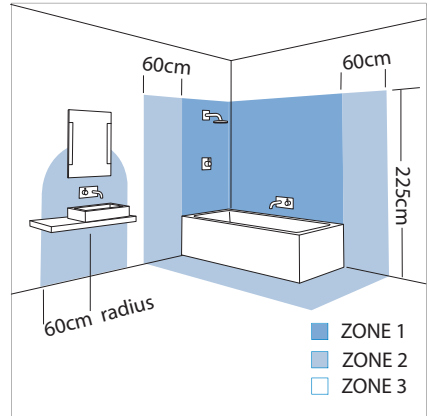

0651 Savio

1 x 40w E14		not included
----------------	--	-----------------

Zones	2	3
-------	----------	----------

Astro Lighting Ltd.
G2 River Way,
Harlow,
Essex,
CM20 2DP
Great Britain

tel: +44 (0) 1279 427001
fax: +44 (0) 1279 427002
email: sales@astrolighting.co.uk
www.astrolighting.co.uk