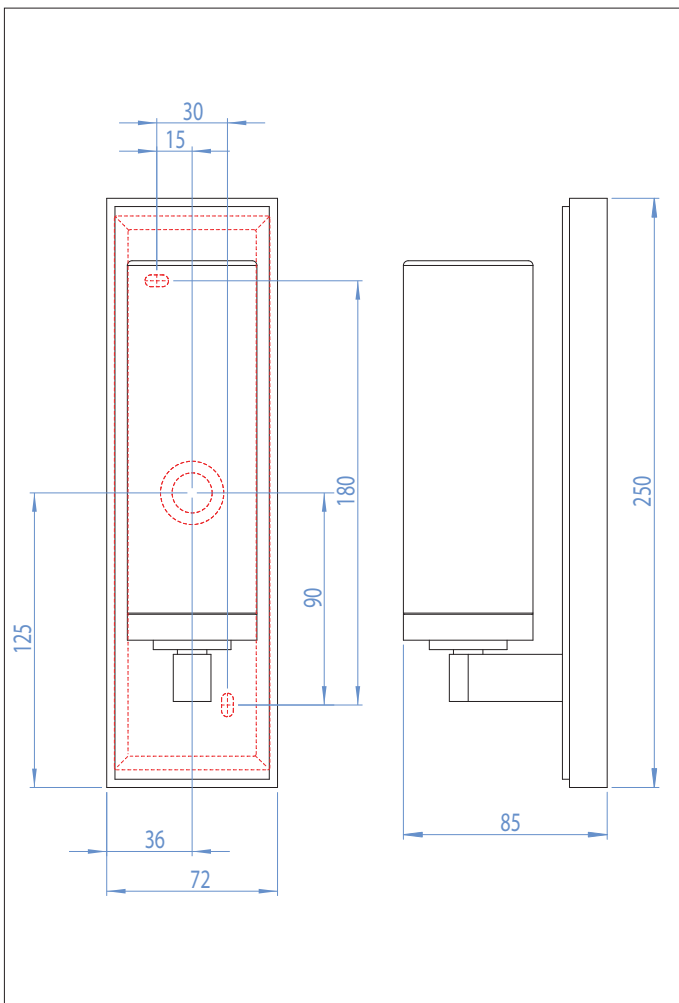

0651 Savio

1 x 40w E14		not included
----------------	--	-----------------

Zones	2	3
-------	----------	----------

Astro Lighting Ltd.
G2 River Way,
Harlow,
Essex,
CM20 2DP
Great Britain

tel: +44 (0) 1279 427001
fax: +44 (0) 1279 427002
email: sales@astrolighting.co.uk
www.astrolighting.co.uk