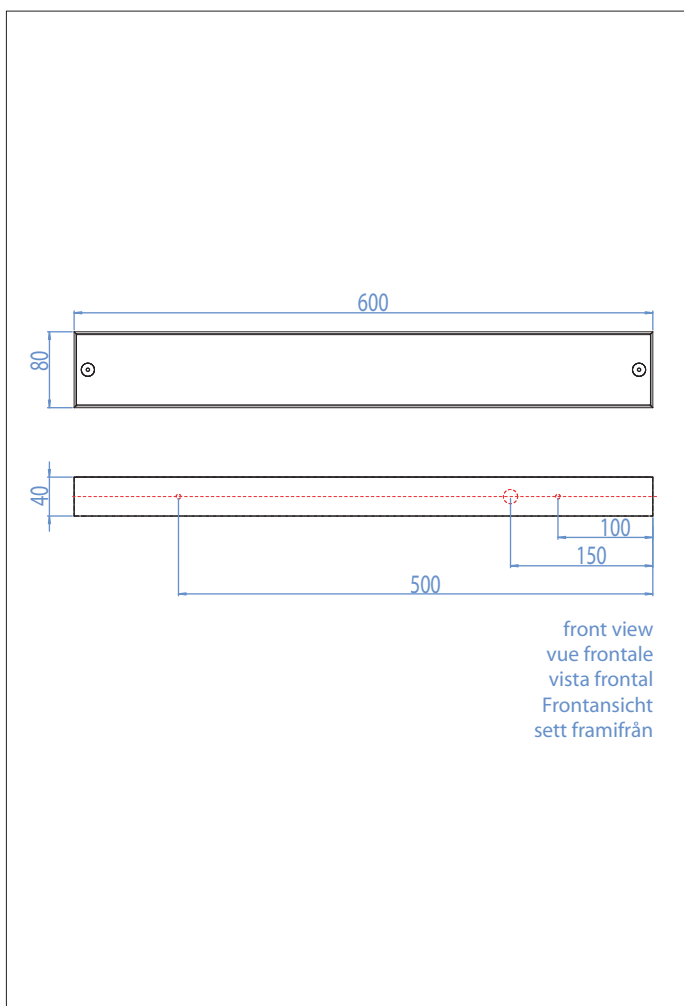

0661 Tallin 600

1x24w T5 High-output		included
-------------------------	--	----------

Zones	2	3
-------	----------	----------

Astro Lighting Ltd.
G2 River Way,
Harlow,
Essex,
CM20 2DP
Great Britain

tel: +44 (0) 1279 427001
fax: +44 (0) 1279 427002
email: sales@astrolighting.co.uk
www.astrolighting.co.uk