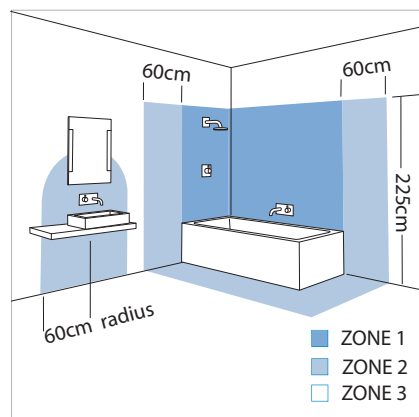

0661 Tallin 600

1x24w T5 High-output		included
-------------------------	--	----------

Zones	2	3
-------	----------	----------

Astro Lighting Ltd.
G2 River Way,
Harlow,
Essex,
CM20 2DP
Great Britain

tel: +44 (0) 1279 427001
fax: +44 (0) 1279 427002
email: sales@astrolighting.co.uk
www.astrolighting.co.uk