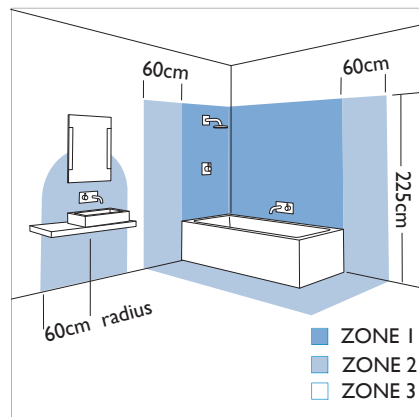

0662 Fuji 950

2 x 21w T5		included
---------------	--	----------

Zones	2	3
-------	----------	----------

Astro Lighting Ltd.
G2 River Way,
Harlow,
Essex,
CM20 2DP
Great Britain

tel: +44 (0) 1279 427001
fax: +44 (0) 1279 427002
email: sales@astrolighting.co.uk
www.astrolighting.co.uk