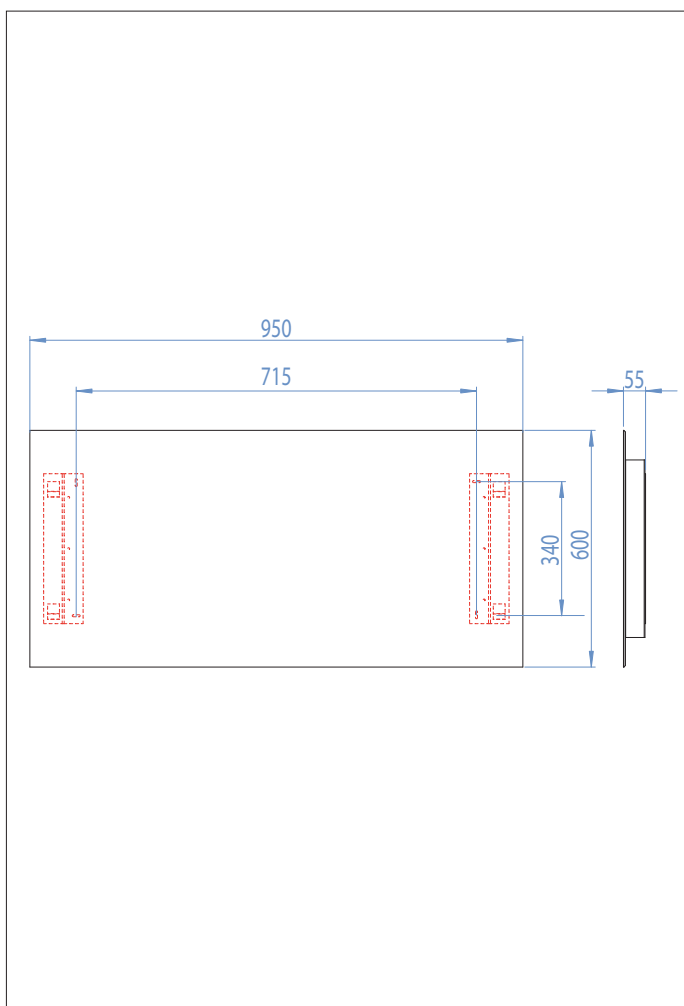

0662 Fuji 950

2 x 21w T5		included
---------------	--	----------

Zones	2	3
-------	----------	----------

Astro Lighting Ltd.
G2 River Way,
Harlow,
Essex,
CM20 2DP
Great Britain

tel: +44 (0) 1279 427001
fax: +44 (0) 1279 427002
email: sales@astrolighting.co.uk
www.astrolighting.co.uk