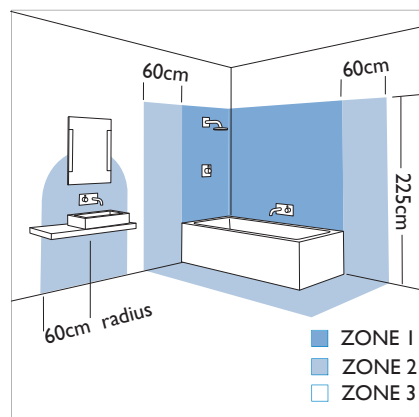

1 x 14w T5		not included
---------------	--	-----------------

Zones	2	3
-------	----------	----------

Astro Lighting Ltd.
G2 River Way,
Harlow,
Essex,
CM20 2DP
Great Britain

tel: +44 (0) 1279 427001
fax: +44 (0) 1279 427002
email: sales@astrolighting.co.uk
www.astrolighting.co.uk