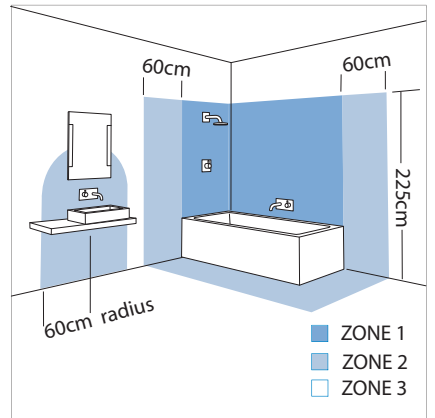

Tag large pendant white 0741 black 0742

2x100w Max		Not included
---------------	--	-----------------

Zones	3
-------	----------

Astro Lighting Ltd.
G2 River Way,
Harlow,
Essex,
CM20 2DP
Great Britain

tel: +44 (0) 1279 427001
fax: +44 (0) 1279 427002
email: sales@astrolighting.co.uk
www.astrolighting.co.uk