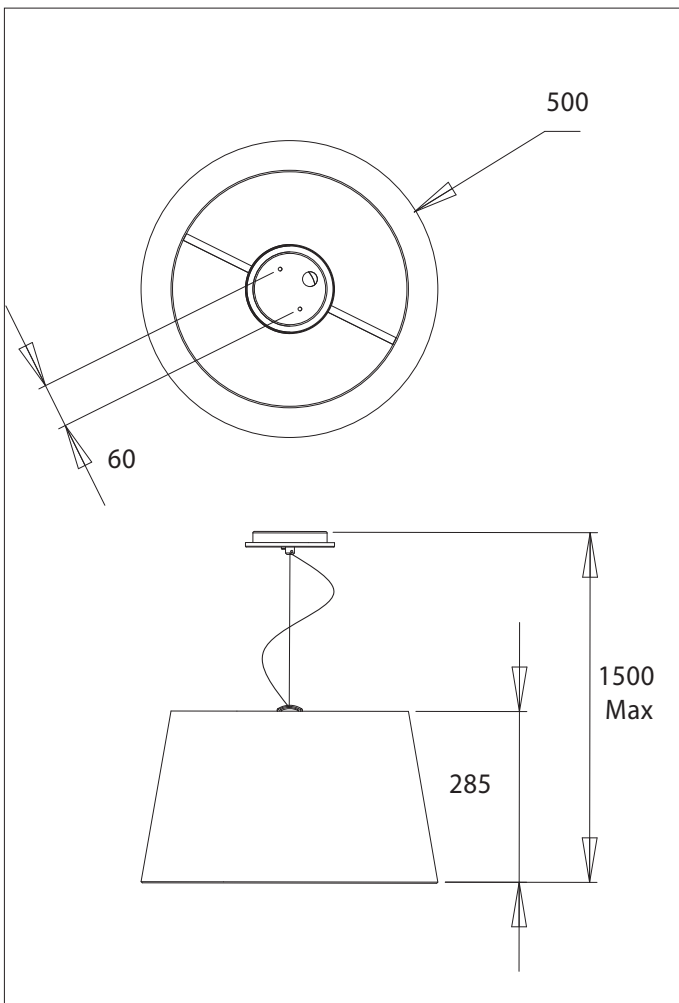

Tag large pendant white 0741 black 0742

2x100w Max		Not included
---------------	--	-----------------

Zones	3
-------	----------

Astro Lighting Ltd.
G2 River Way,
Harlow,
Essex,
CM20 2DP
Great Britain

tel: +44 (0) 1279 427001
fax: +44 (0) 1279 427002
email: sales@astrolighting.co.uk
www.astrolighting.co.uk