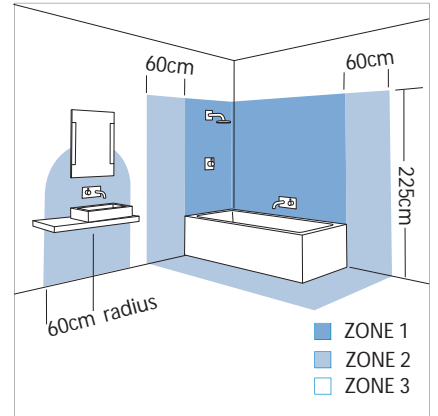

# 4507 Park Lane Floor

1 x 100w E27		not included
-----------------	--	-----------------

Zones	Not Applicable
-------	----------------

**Shade Combinations**

Shade  
h:265 w:400

Wh	White 4002
Bk	Black 4004