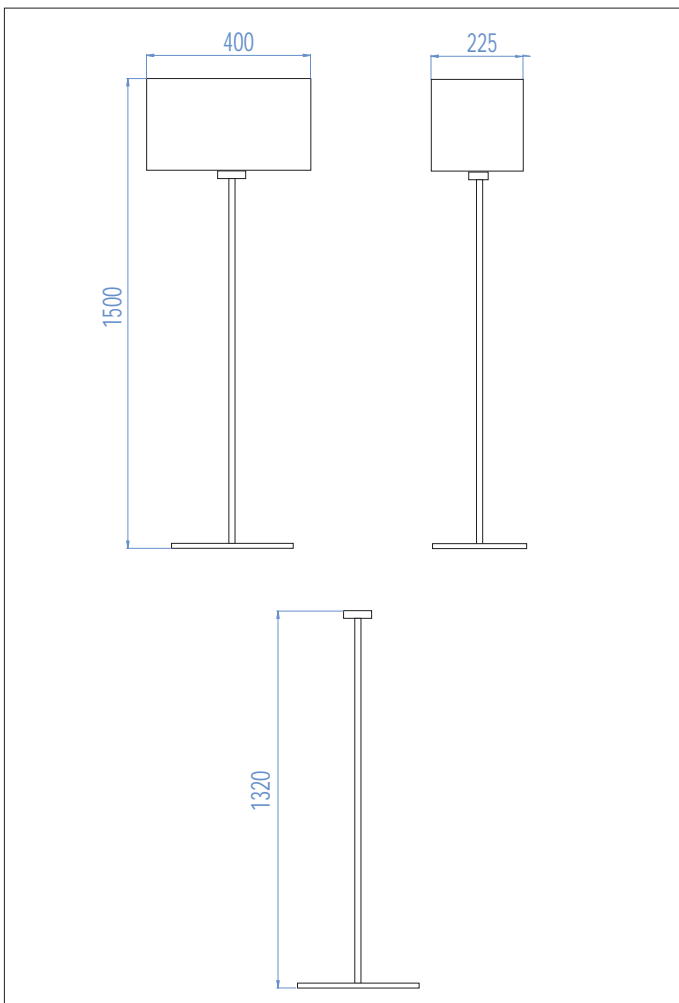

# 4507 Park Lane Floor

1 x 100w E27		not included
-----------------	--	-----------------

Zones	Not Applicable
-------	----------------

**Shade Combinations**

Shade  
h:265 w:400

Wh	White 4002
Bk	Black 4004