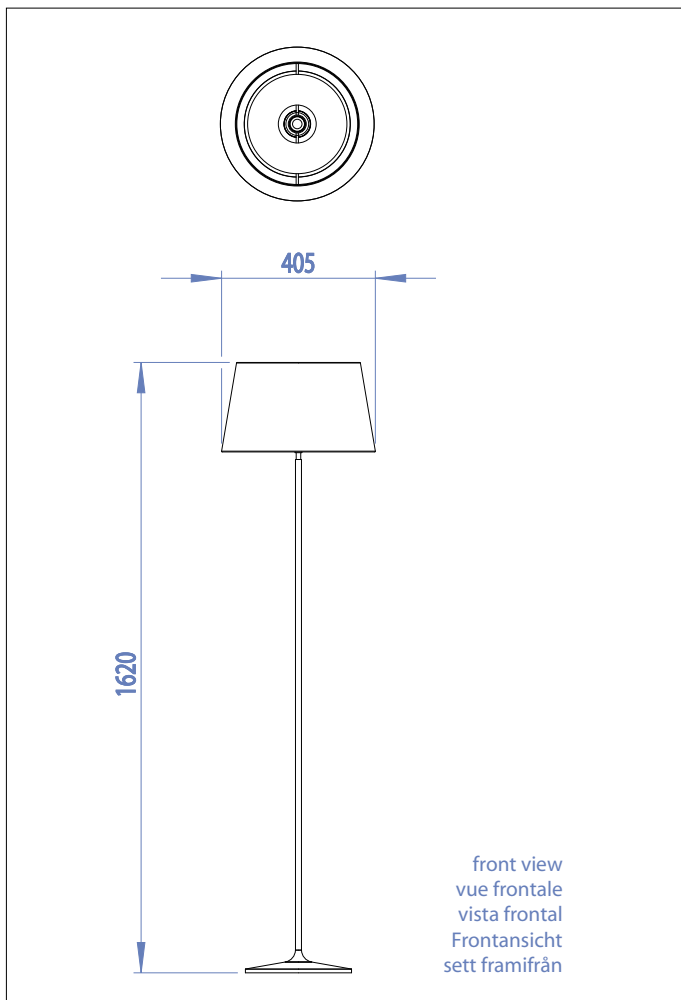

4509 Tag Floor nickel

1 x 100w E27		not included
-----------------	--	-----------------

Zones	Not Applicable
-------	----------------

Shade Combinations	
	Tag/Azumi floor h:250 w:440 Wh White 4026 Bk Black 4027
	Tag floor pleated h:240 Ø:405 Wh White 4009 Bk Black 4010