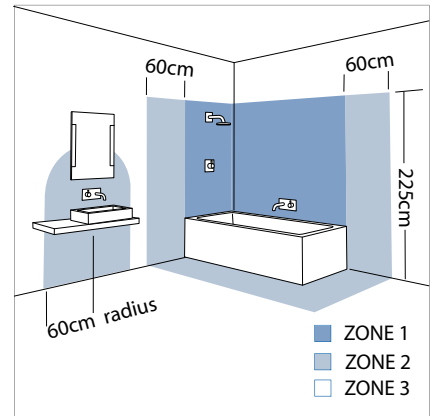

4509 Tag Floor nickel

1 x 100w E27		not included
-----------------	--	-----------------

Zones	Not Applicable
-------	----------------

Shade Combinations	
	Tag/Azumi floor h:250 w:440 Wh White 4026 Bk Black 4027
	Tag floor pleated h:240 Ø:405 Wh White 4009 Bk Black 4010