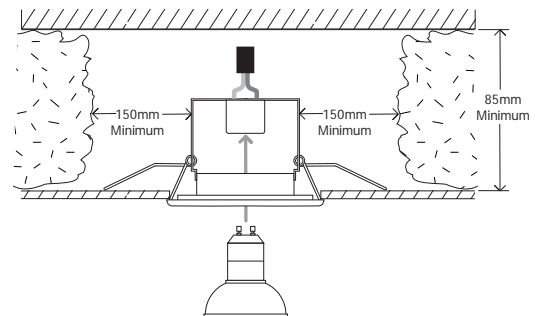

5503 Ice

1 x 50w GU10		included
-----------------	--	----------

Zones	1	2	3
-------	----------	----------	----------

Astro Lighting Ltd.
G2 River Way,
Harlow,
Essex,
CM20 2DP
Great Britain

tel: +44 (0) 1279 427001
fax: +44 (0) 1279 427002
email: sales@astrolighting.co.uk
www.astrolighting.co.uk