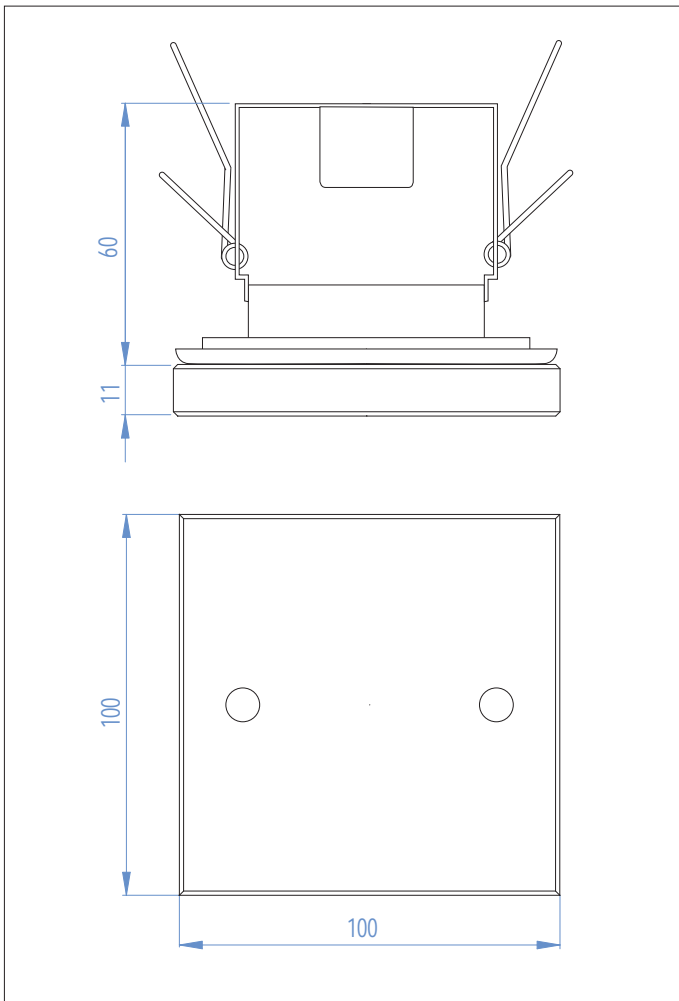

5503 Ice

1 x 50w GU10		included
-----------------	--	----------

Zones	1	2	3
-------	----------	----------	----------

Astro Lighting Ltd.
G2 River Way,
Harlow,
Essex,
CM20 2DP
Great Britain

tel: +44 (0) 1279 427001
fax: +44 (0) 1279 427002
email: sales@astrolighting.co.uk
www.astrolighting.co.uk