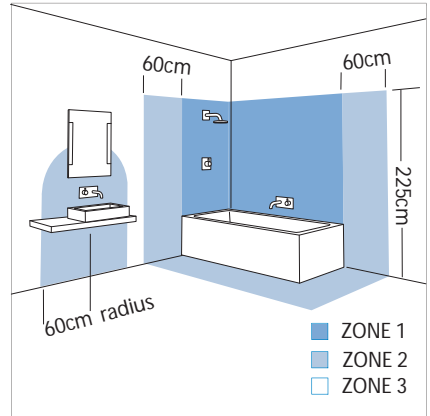

5503 Ice

1 x 50w GU10		included
-----------------	--	----------

Zones	1	2	3
-------	----------	----------	----------

Astro Lighting Ltd.
G2 River Way,
Harlow,
Essex,
CM20 2DP
Great Britain

tel: +44 (0) 1279 427001
fax: +44 (0) 1279 427002
email: sales@astrolighting.co.uk
www.astrolighting.co.uk