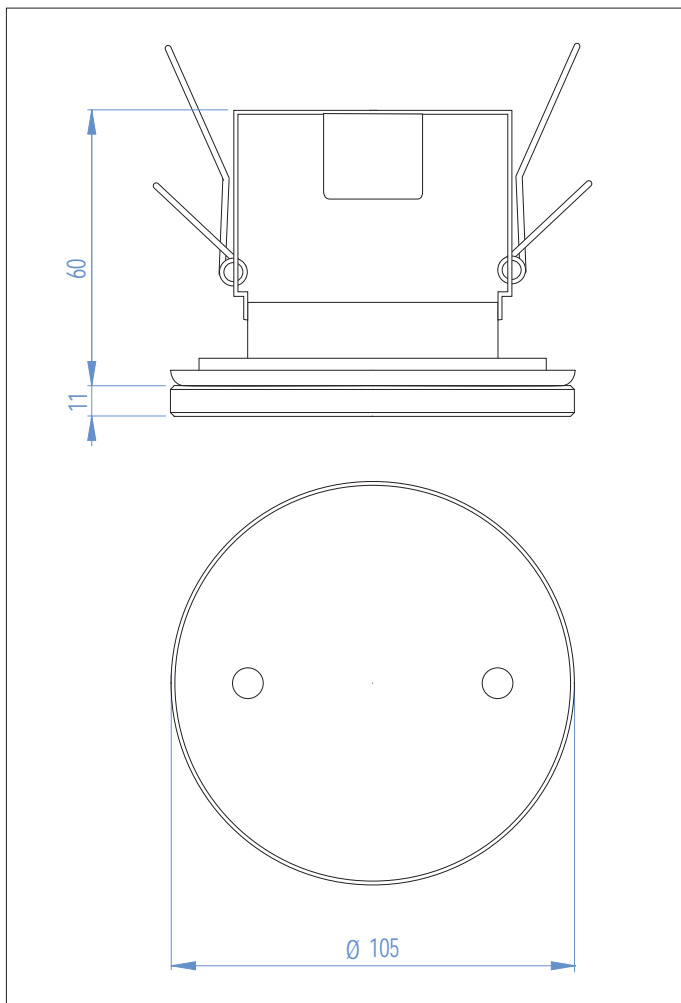

5504 Ice

1 x 50w GU10		included
-----------------	--	----------

Zones	1	2	3
-------	----------	----------	----------

Astro Lighting Ltd.
G2 River Way,
Harlow,
Essex,
CM20 2DP
Great Britain

tel: +44 (0) 1279 427001
fax: +44 (0) 1279 427002
email: sales@astrolighting.co.uk
www.astrolighting.co.uk