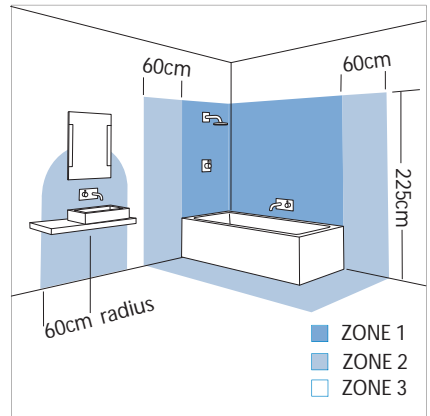

5504 Ice

1 x 50w GU10		included
-----------------	--	----------

Zones	1	2	3
-------	----------	----------	----------

Astro Lighting Ltd.
G2 River Way,
Harlow,
Essex,
CM20 2DP
Great Britain

tel: +44 (0) 1279 427001
fax: +44 (0) 1279 427002
email: sales@astrolighting.co.uk
www.astrolighting.co.uk