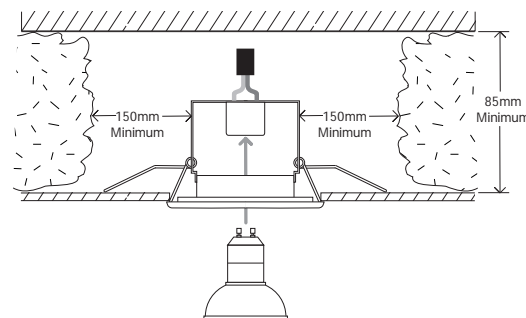

5504 Ice

1 x 50w GU10		included
-----------------	--	----------

Zones	1	2	3
-------	----------	----------	----------

Astro Lighting Ltd.
G2 River Way,
Harlow,
Essex,
CM20 2DP
Great Britain

tel: +44 (0) 1279 427001
fax: +44 (0) 1279 427002
email: sales@astrolighting.co.uk
www.astrolighting.co.uk