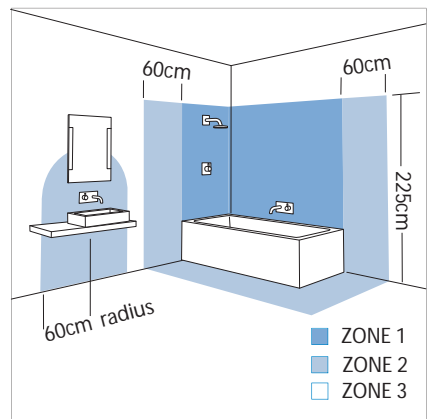

5511 Ice

1 x 50w GX5.3		not included
------------------	--	-----------------

Zones	1	2	3
-------	----------	----------	----------

Astro Lighting Ltd.
G2 River Way,
Harlow,
Essex,
CM20 2DP
Great Britain

tel: +44 (0) 1279 427001
fax: +44 (0) 1279 427002
email: sales@astrolighting.co.uk
www.astrolighting.co.uk