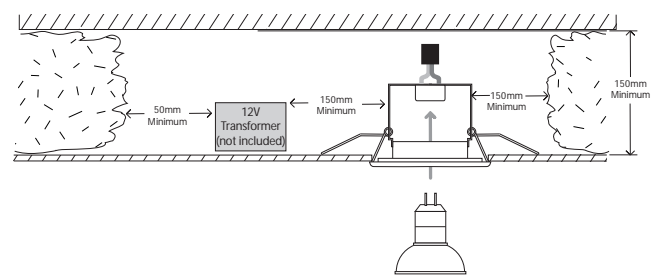

5511 Ice

1 x 50w GX5.3		not included
------------------	--	-----------------

Zones	1	2	3
-------	----------	----------	----------

Astro Lighting Ltd.
G2 River Way,
Harlow,
Essex,
CM20 2DP
Great Britain

tel: +44 (0) 1279 427001
fax: +44 (0) 1279 427002
email: sales@astrolighting.co.uk
www.astrolighting.co.uk