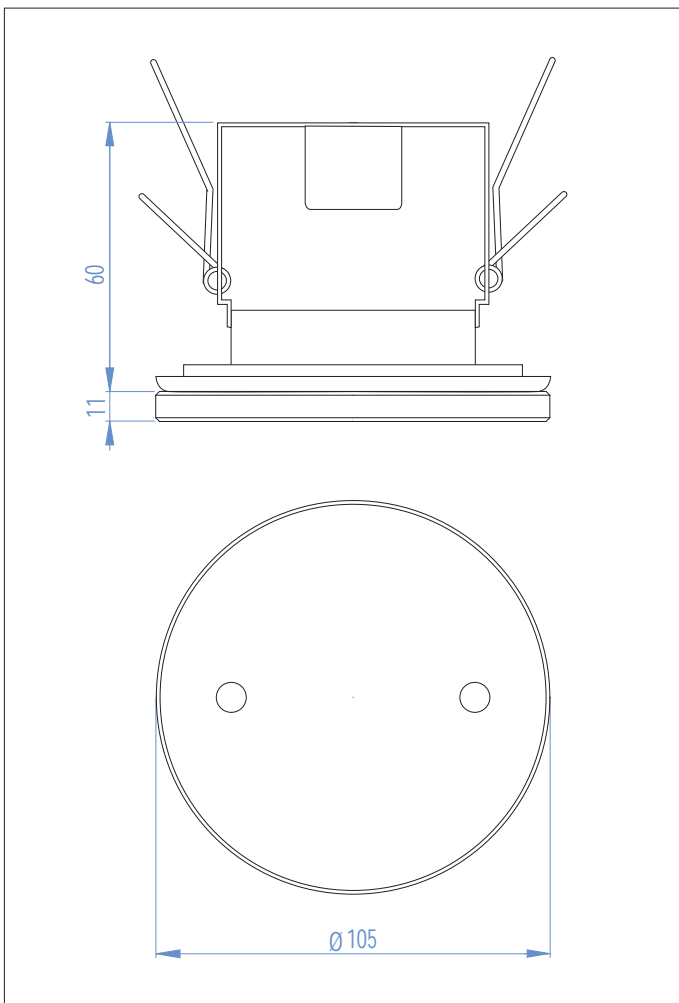

5511 Ice

1 x 50w GX5.3		not included
------------------	--	-----------------

Zones	1	2	3
-------	----------	----------	----------

Astro Lighting Ltd.
G2 River Way,
Harlow,
Essex,
CM20 2DP
Great Britain

tel: +44 (0) 1279 427001
fax: +44 (0) 1279 427002
email: sales@astrolighting.co.uk
www.astrolighting.co.uk