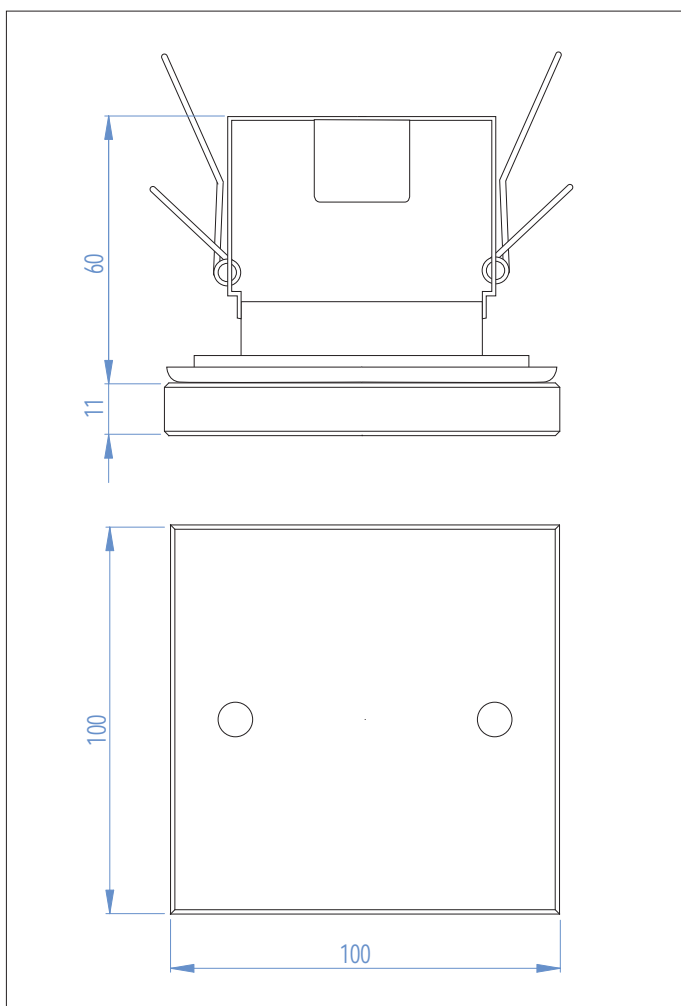

5512 Ice

1 x 50w
GX5.3

not
included

Zones **1** **2** **3**

Astro Lighting Ltd.
G2 River Way,
Harlow,
Essex,
CM20 2DP
Great Britain

tel: +44 (0) 1279 427001
fax: +44 (0) 1279 427002
email: sales@astrolighting.co.uk
www.astrolighting.co.uk