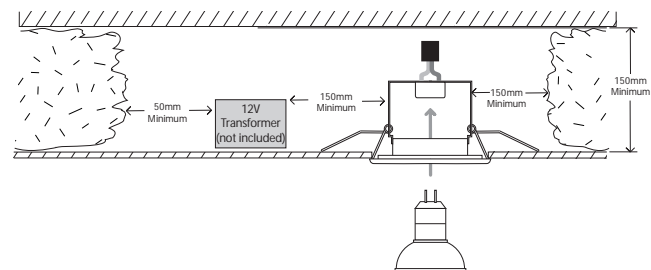

5512 Ice

1 x 50w
GX5.3

not
included

Zones **1** **2** **3**

Astro Lighting Ltd.
G2 River Way,
Harlow,
Essex,
CM20 2DP
Great Britain

tel: +44 (0) 1279 427001
fax: +44 (0) 1279 427002
email: sales@astrolighting.co.uk
www.astrolighting.co.uk