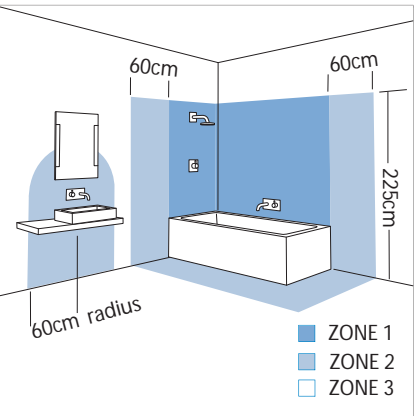

5512 Ice

1 x 50w
GX5.3

not
included

Zones **1** **2** **3**

Astro Lighting Ltd.
G2 River Way,
Harlow,
Essex,
CM20 2DP
Great Britain

tel: +44 (0) 1279 427001
fax: +44 (0) 1279 427002
email: sales@astrolighting.co.uk
www.astrolighting.co.uk