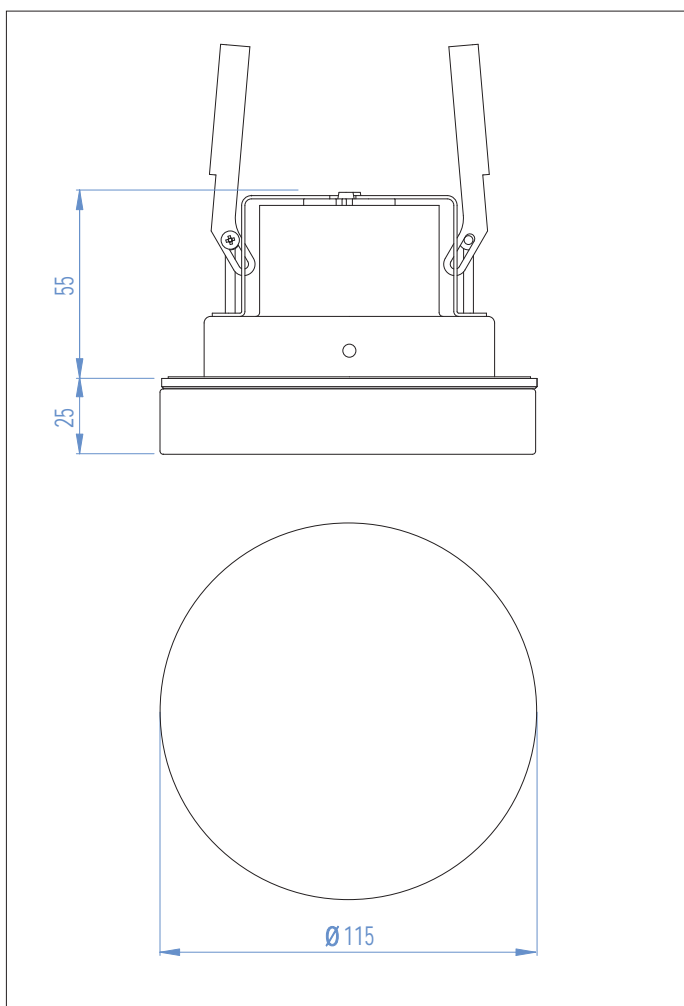

# 5518 Vancouver

1 x 50w GU10		included
-----------------	--	----------

Zones	<b>1</b>	<b>2</b>	<b>3</b>
-------	----------	----------	----------

Astro Lighting Ltd.  
G2 River Way,  
Harlow,  
Essex,  
CM20 2DP  
Great Britain