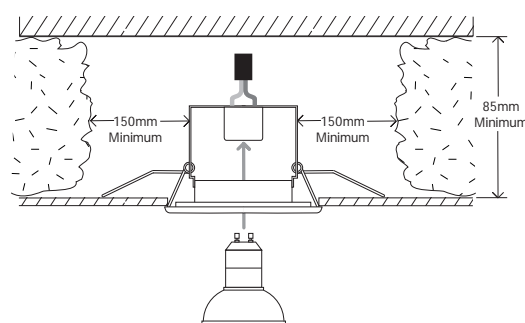

# 5518 Vancouver

1 x 50w GU10		included
-----------------	--	----------

Zones	<b>1</b>	<b>2</b>	<b>3</b>
-------	----------	----------	----------

Astro Lighting Ltd.  
G2 River Way,  
Harlow,  
Essex,  
CM20 2DP  
Great Britain