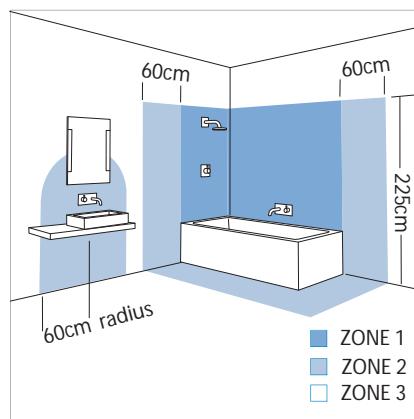

# 5518 Vancouver

1 x 50w GU10		included
-----------------	--	----------

Zones	<b>1</b>	<b>2</b>	<b>3</b>
-------	----------	----------	----------

Astro Lighting Ltd.  
G2 River Way,  
Harlow,  
Essex,  
CM20 2DP  
Great Britain