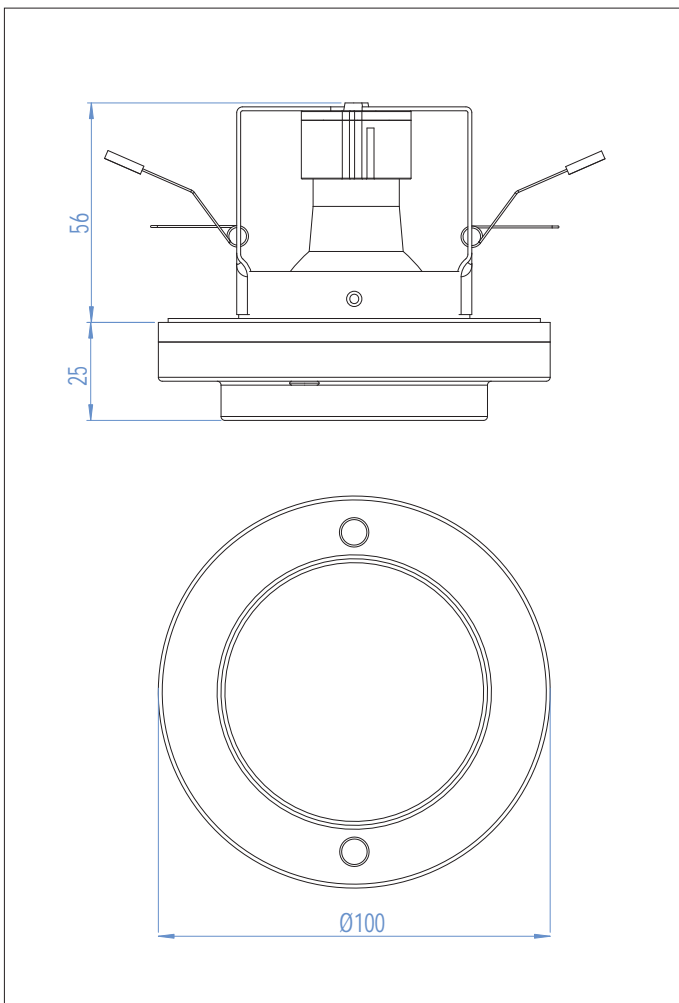

5554 Mint

1 x 50w GX5.3		not included
------------------	--	-----------------

Zones	1	2	3
-------	----------	----------	----------

Astro Lighting Ltd.
G2 River Way,
Harlow,
Essex,
CM20 2DP
Great Britain

tel: +44 (0) 1279 427001
fax: +44 (0) 1279 427002
email: sales@astrolighting.co.uk
www.astrolighting.co.uk