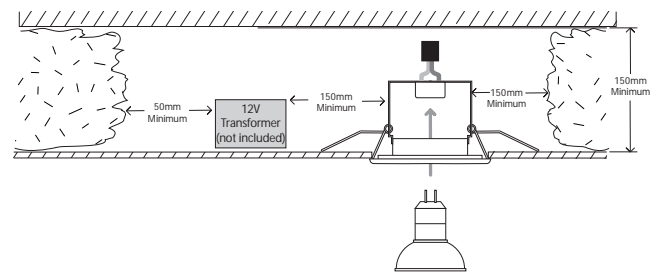

5554 Mint

1 x 50w GX5.3		not included
------------------	--	-----------------

Zones	1	2	3
-------	----------	----------	----------

Astro Lighting Ltd.
G2 River Way,
Harlow,
Essex,
CM20 2DP
Great Britain

tel: +44 (0) 1279 427001
fax: +44 (0) 1279 427002
email: sales@astrolighting.co.uk
www.astrolighting.co.uk