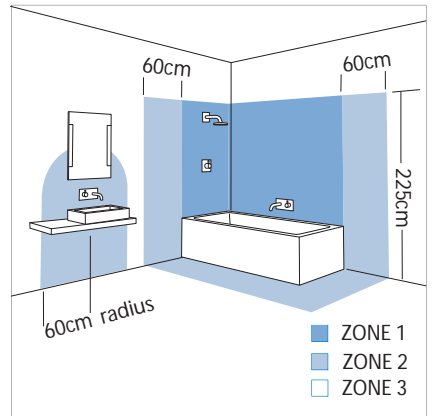

5554 Mint

1 x 50w GX5.3		not included
------------------	--	-----------------

Zones	1	2	3
-------	----------	----------	----------

Astro Lighting Ltd.
G2 River Way,
Harlow,
Essex,
CM20 2DP
Great Britain

tel: +44 (0) 1279 427001
fax: +44 (0) 1279 427002
email: sales@astrolighting.co.uk
www.astrolighting.co.uk