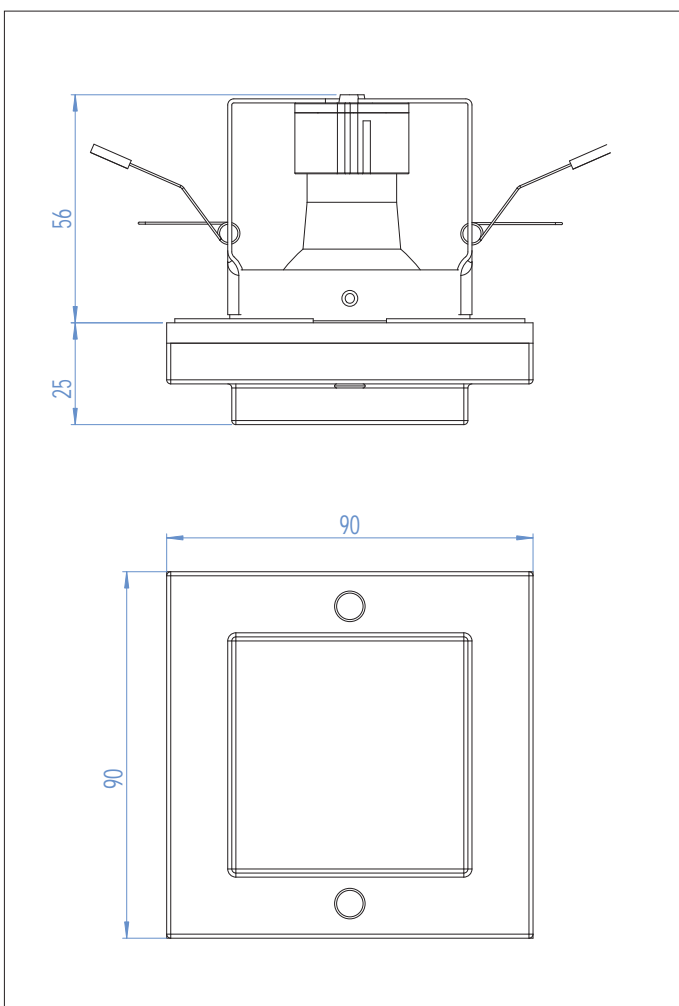

# 5555 Mint

1 x 50w GX5.3		not included
------------------	--	-----------------

Zones	<b>1</b>	<b>2</b>	<b>3</b>
-------	----------	----------	----------

Astro Lighting Ltd.  
G2 River Way,  
Harlow,  
Essex,  
CM20 2DP  
Great Britain