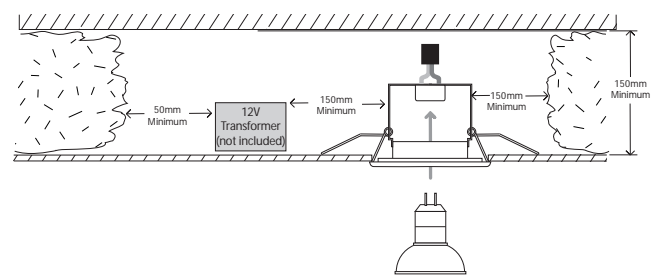

# 5555 Mint

1 x 50w GX5.3		not included
------------------	--	-----------------

Zones	<b>1</b>	<b>2</b>	<b>3</b>
-------	----------	----------	----------

Astro Lighting Ltd.  
G2 River Way,  
Harlow,  
Essex,  
CM20 2DP  
Great Britain