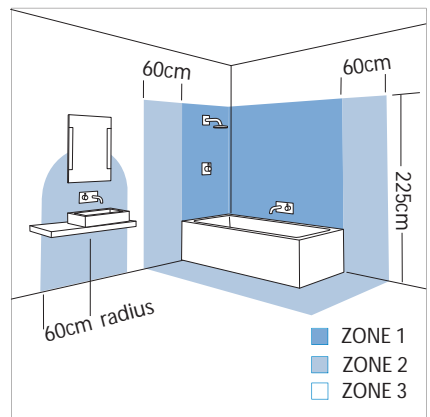

# 5555 Mint

1 x 50w GX5.3		not included
------------------	--	-----------------

Zones	<b>1</b>	<b>2</b>	<b>3</b>
-------	----------	----------	----------

Astro Lighting Ltd.  
G2 River Way,  
Harlow,  
Essex,  
CM20 2DP  
Great Britain