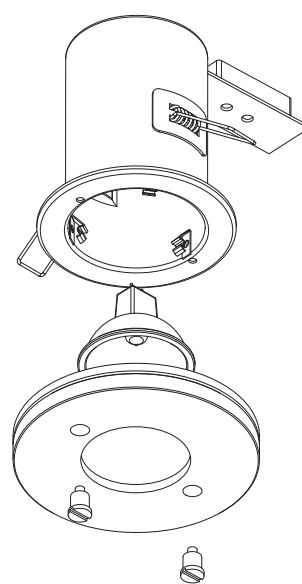

5559 Ice fire resistant

1 x 50w
GX5.3

not
included

Zones **1** **2** **3**

BS 476: part 21

Astro Lighting Ltd.
G2 River Way,
Harlow,
Essex,
CM20 2DP
Great Britain

tel: +44 (0) 1279 427001
fax: +44 (0) 1279 427002
email: sales@astrolighting.co.uk
www.astrolighting.co.uk