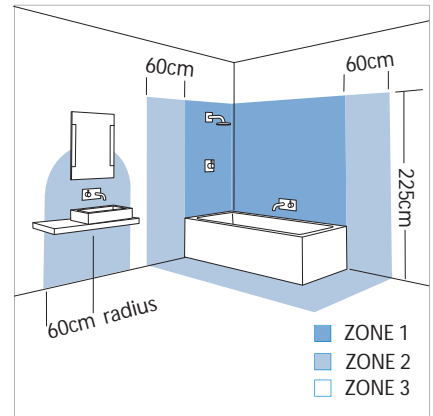

5559 Ice fire resistant

1 x 50w
GX5.3

not
included

Zones **1** **2** **3**

BS 476: part 21

Astro Lighting Ltd.
G2 River Way,
Harlow,
Essex,
CM20 2DP
Great Britain

tel: +44 (0) 1279 427001
fax: +44 (0) 1279 427002
email: sales@astrolighting.co.uk
www.astrolighting.co.uk