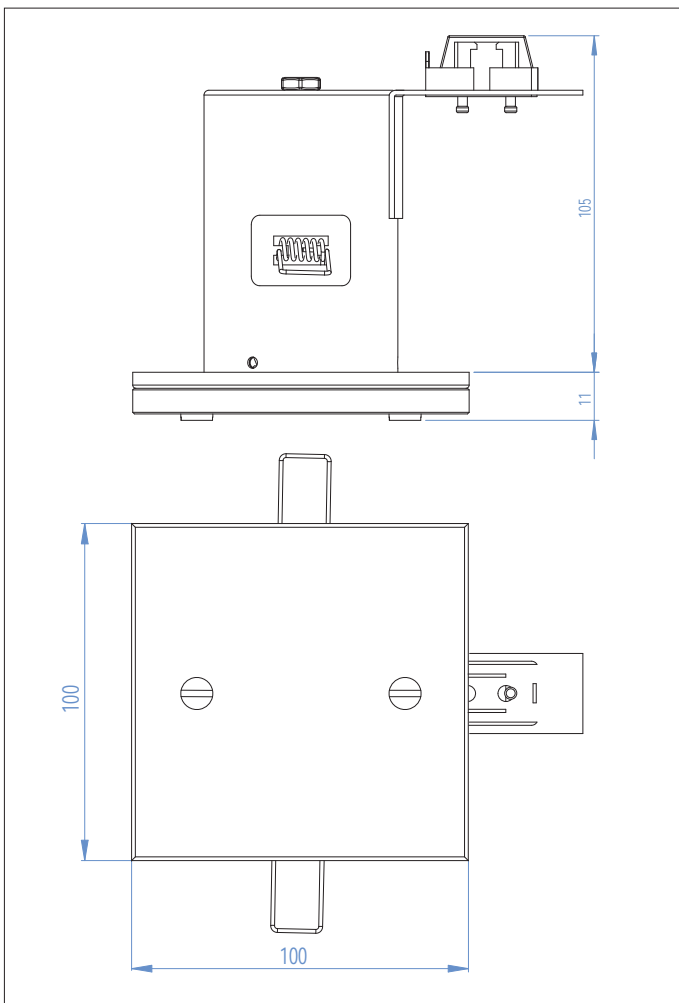

5559 Ice fire resistant

1 x 50w
GX5.3

not
included

Zones **1** **2** **3**

BS 476: part 21

Astro Lighting Ltd.
G2 River Way,
Harlow,
Essex,
CM20 2DP
Great Britain

tel: +44 (0) 1279 427001
fax: +44 (0) 1279 427002
email: sales@astrolighting.co.uk
www.astrolighting.co.uk