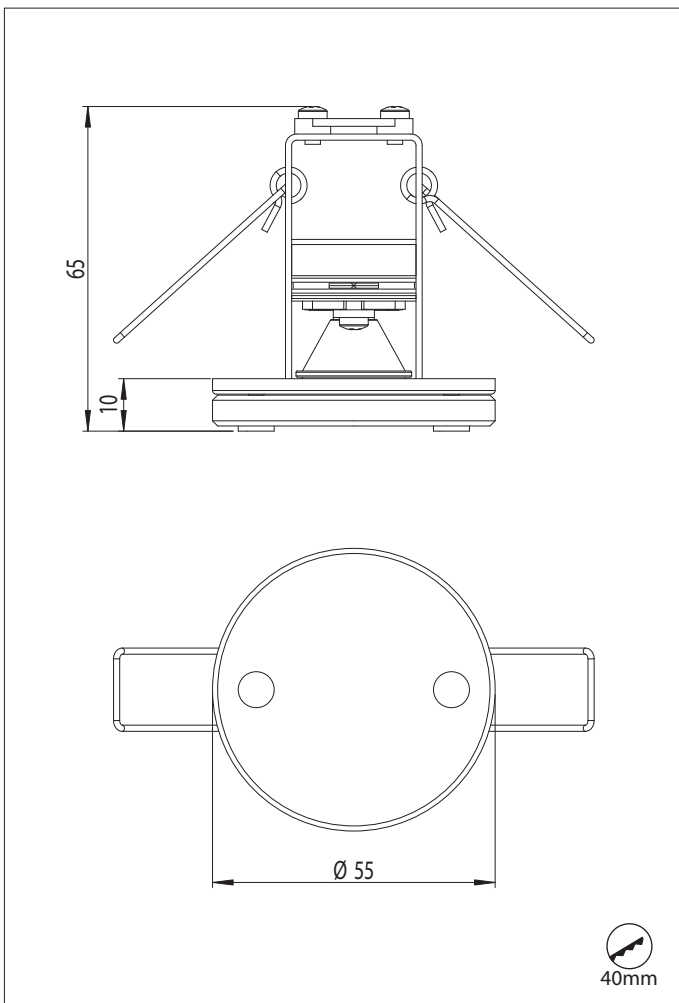

5579 Ice LED

1 x 3w LED		included
------------	--	----------

Zones	1	2	3
-------	----------	----------	----------

Astro Lighting Ltd.
 G2 River Way,
 Harlow,
 Essex,
 CM20 2DP
 Great Britain

tel: +44 (0) 1279 427001
 fax: +44 (0) 1279 427002
 email: sales@astrolighting.co.uk
 www.astrolighting.co.uk