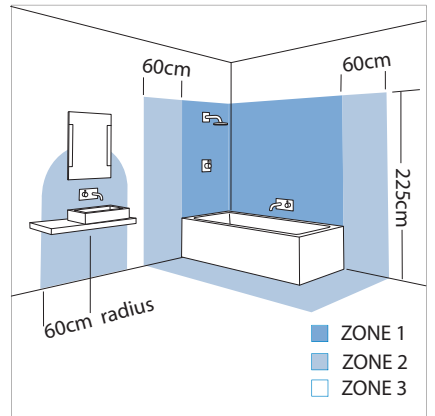

5579 Ice LED

1 x 3w LED		included
------------	--	----------

Zones	1	2	3
-------	----------	----------	----------

Astro Lighting Ltd.
 G2 River Way,
 Harlow,
 Essex,
 CM20 2DP
 Great Britain

tel: +44 (0) 1279 427001
 fax: +44 (0) 1279 427002
 email: sales@astrolighting.co.uk
 www.astrolighting.co.uk