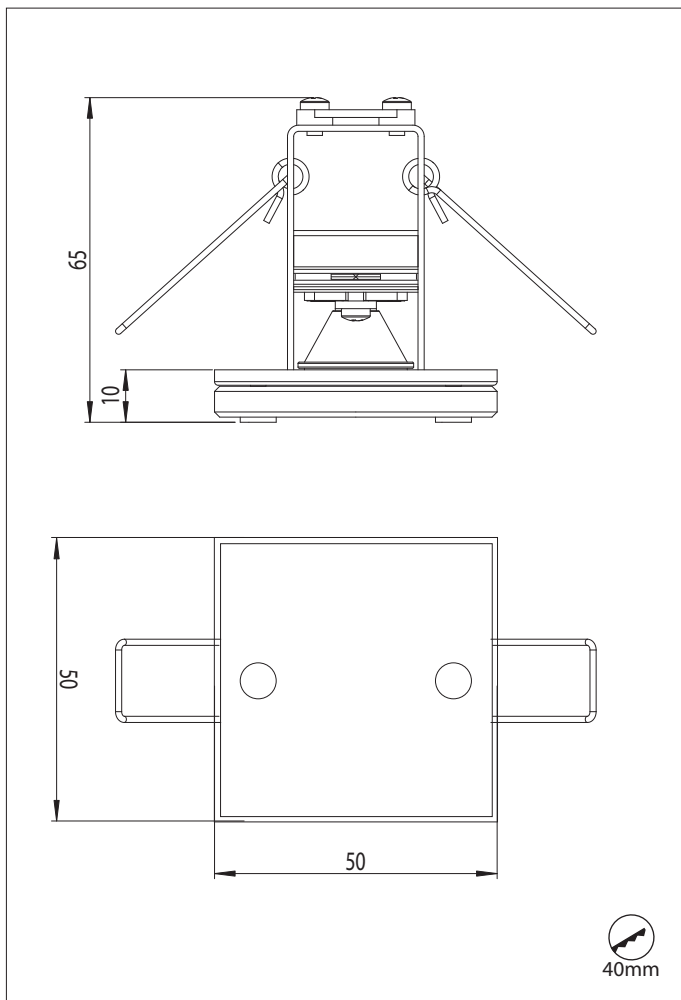

5580 Ice LED

1 x 3w LED		included
------------	--	----------

Zones	1	2	3
-------	----------	----------	----------

Astro Lighting Ltd.
G2 River Way,
Harlow,
Essex,
CM20 2DP
Great Britain

tel: +44 (0) 1279 427001
fax: +44 (0) 1279 427002
email: sales@astrolighting.co.uk
www.astrolighting.co.uk