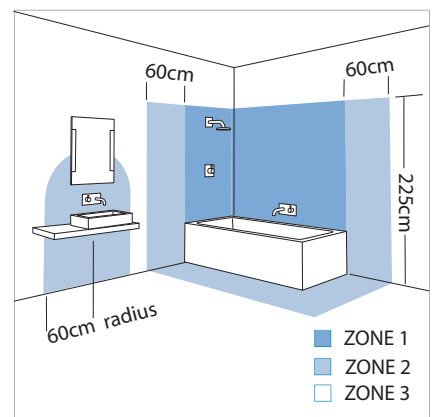

5580 Ice LED

1 x 3w LED		included
------------	--	----------

Zones	1	2	3
-------	----------	----------	----------

Astro Lighting Ltd.
G2 River Way,
Harlow,
Essex,
CM20 2DP
Great Britain

tel: +44 (0) 1279 427001
fax: +44 (0) 1279 427002
email: sales@astrolighting.co.uk
www.astrolighting.co.uk