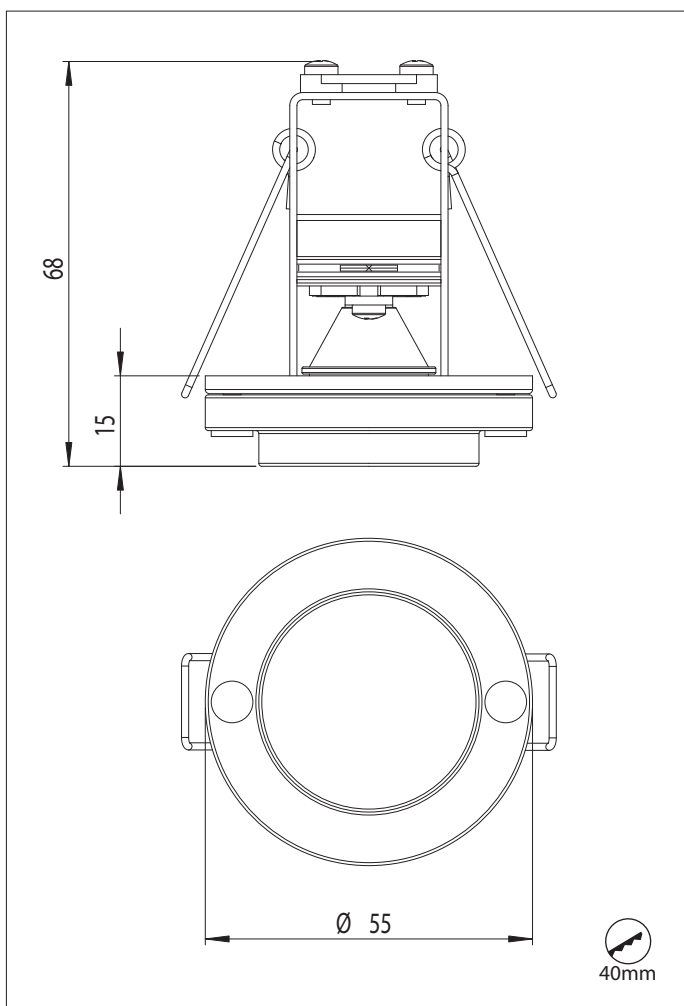

5581 Mint LED

1 x 3w LED		included
------------	--	----------

Zones	1	2	3
-------	----------	----------	----------

Astro Lighting Ltd.
G2 River Way,
Harlow,
Essex,
CM20 2DP
Great Britain

tel: +44 (0) 1279 427001
fax: +44 (0) 1279 427002
email: sales@astrolighting.co.uk
www.astrolighting.co.uk