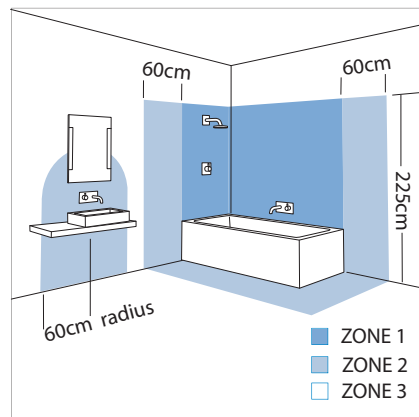

5581 Mint LED

1 x 3w LED		included
------------	--	----------

Zones	1	2	3
-------	----------	----------	----------

Astro Lighting Ltd.
G2 River Way,
Harlow,
Essex,
CM20 2DP
Great Britain

tel: +44 (0) 1279 427001
fax: +44 (0) 1279 427002
email: sales@astrolighting.co.uk
www.astrolighting.co.uk