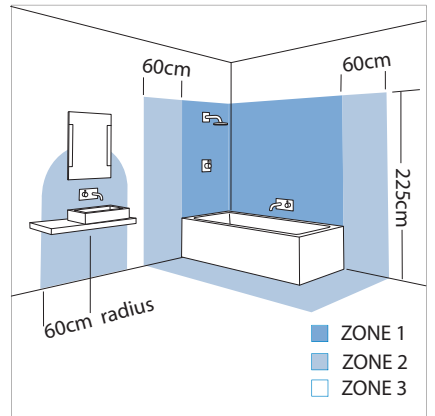

# 5582 Mint LED

1 x 3w LED		included
------------	--	----------

Zones	<b>1</b>	<b>2</b>	<b>3</b>
-------	----------	----------	----------

Astro Lighting Ltd.  
G2 River Way,  
Harlow,  
Essex,  
CM20 2DP  
Great Britain