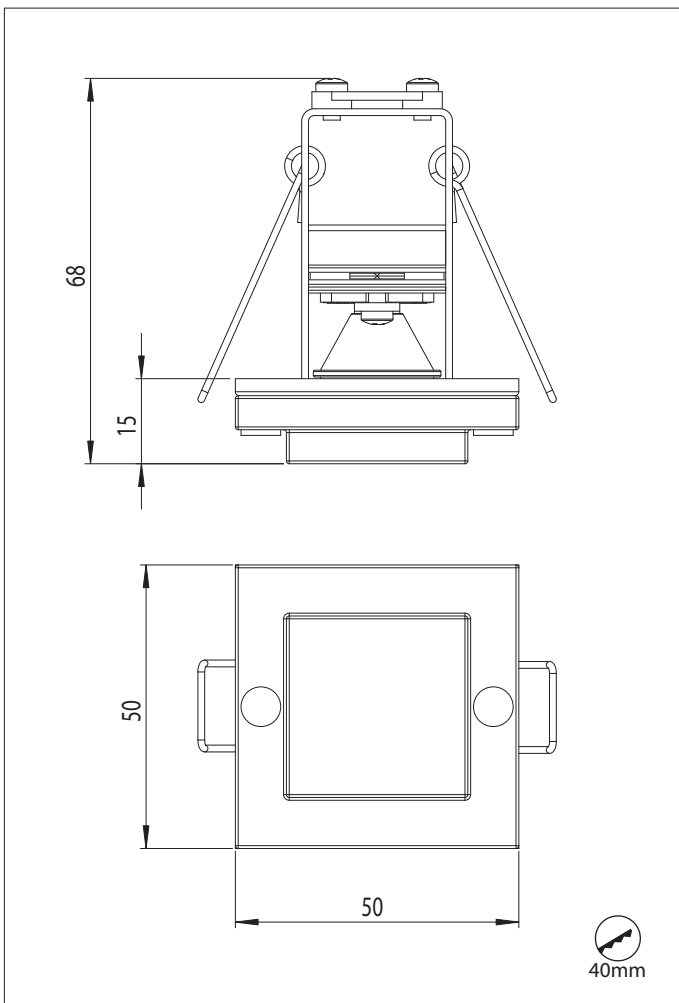

# 5582 Mint LED

1 x 3w LED		included
------------	--	----------

Zones	<b>1</b>	<b>2</b>	<b>3</b>
-------	----------	----------	----------

Astro Lighting Ltd.  
G2 River Way,  
Harlow,  
Essex,  
CM20 2DP  
Great Britain