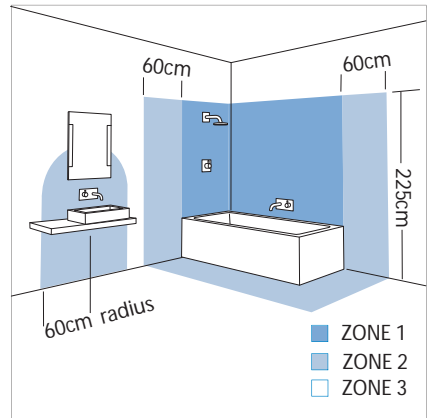

6002 Altona

3 x 50w Gu10		included
-----------------	--	----------

Zones	3
-------	----------

Astro Lighting Ltd.
G2 River Way,
Harlow,
Essex,
CM20 2DP
Great Britain

tel: +44 (0) 1279 427001
fax: +44 (0) 1279 427002
email: sales@astrolighting.co.uk
www.astrolighting.co.uk