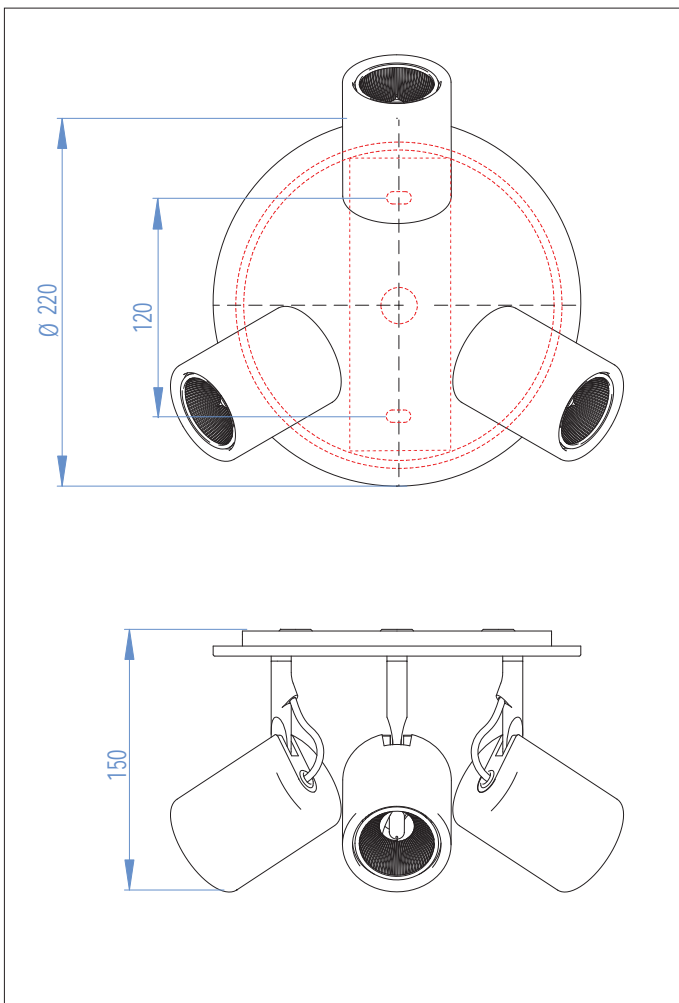

6002 Altona

3 x 50w Gu10		included
-----------------	--	----------

Zones	3
-------	----------

Astro Lighting Ltd.
G2 River Way,
Harlow,
Essex,
CM20 2DP
Great Britain

tel: +44 (0) 1279 427001
fax: +44 (0) 1279 427002
email: sales@astrolighting.co.uk
www.astrolighting.co.uk