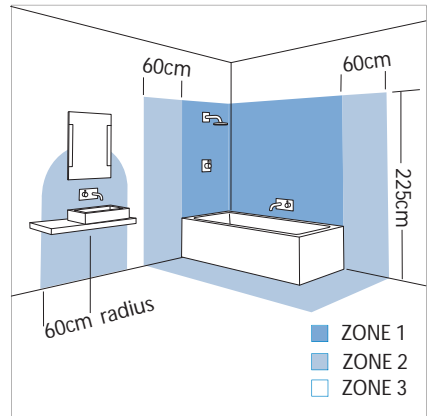

6004 Polar

1 x 50w GU10		included
-----------------	--	----------

Zones	3
-------	----------

Astro Lighting Ltd.
G2 River Way,
Harlow,
Essex,
CM20 2DP
Great Britain

tel: +44 (0) 1279 427001
fax: +44 (0) 1279 427002
email: sales@astrolighting.co.uk
www.astrolighting.co.uk