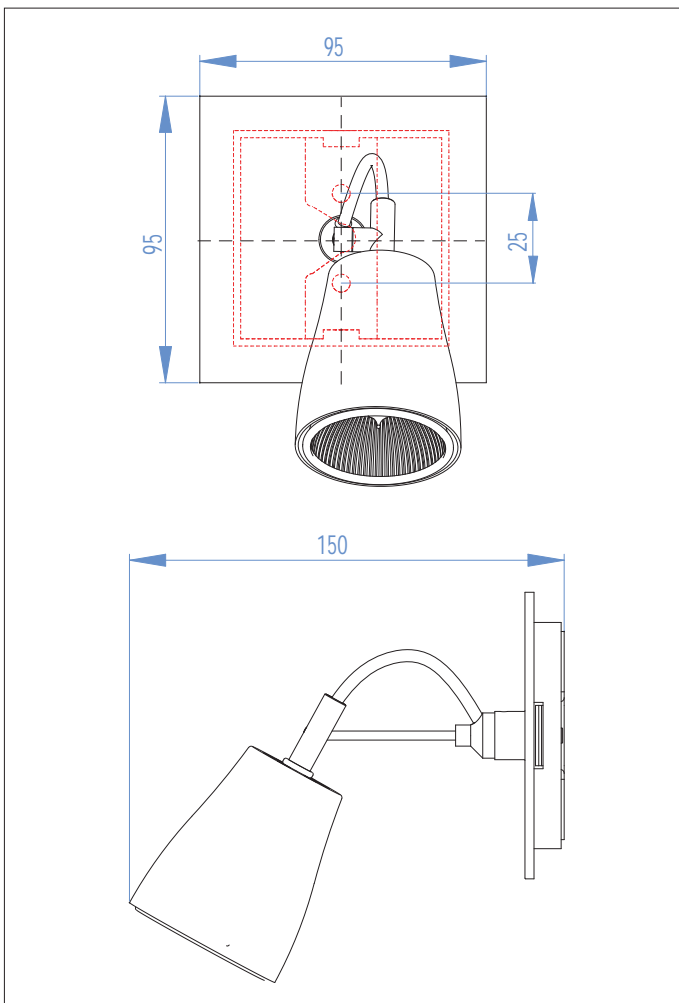

6004 Polar

1 x 50w GU10		included
-----------------	--	----------

Zones	3
-------	----------

Astro Lighting Ltd.
G2 River Way,
Harlow,
Essex,
CM20 2DP
Great Britain

tel: +44 (0) 1279 427001
fax: +44 (0) 1279 427002
email: sales@astrolighting.co.uk
www.astrolighting.co.uk